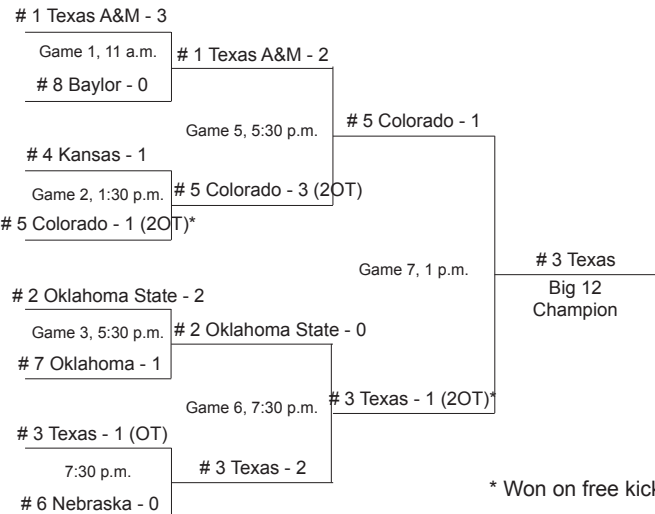

[!]Big 12 Postseason Champion

[^]NCAA Championship Participant

2006 NCAA SOCCER CHAMPIONSHIP

Quarterfinals

Saturday, Nov. 25

North Carolina 3, Texas A&M 2

Third Round

Friday, Nov. 17 & 19

Texas A&M 2, Virginia 0
Notre Dame 3, Colorado 0
Portland 2, Texas 0

First/ Second Rounds

Nov. 10, 12, 13

Texas A&M 5, Grambling 0
Texas 4, Long Island 0
Oklahoma State 2, UNC Greensboro 0
Colorado 2, Colorado College 1
Texas A&M 4, SMU 0
Oklahoma State 0, *Clemson 0 (2OT)
Colorado 2, Denver 1
*Texas 1, Connecticut 1 (2OT)

*Advanced on penalty kicks

BIG 12 VS. THE NATION

America East	0-0-0	Missouri Valley	7-2-0
Atlantic Coast	4-0-1	Mountain West	5-1-0
Atlantic Sun	0-0-0	Northeast	1-0-0
Atlantic 10	0-0-0	Ohio Valley	1-0-0
Big East	0-3-0	Pacific-10	0-4-0
Big Sky	0-1-0	Patriot	0-0-0
Big South	0-0-0	Southeastern	2-1-1
Big Ten	13-6-4	Southern	4-0-0
Big West	3-1-0	Southland	12-0-0
Colonial	0-0-0	Southwestern	2-0-0
Conference USA	4-5-0	Sun Belt	3-0-0
Horizon	2-2-0	West Coast	1-4-0
Ivy Group	0-0-0	Western Athletic	0-1-0
Metro Atlantic	0-0-0	Independents	1-0-1
Mid-American	0-1-0	Non-Division I	0-0-0
Mid-Continent	3-0-0	Total	68-31-7
Mid-Eastern	0-0-0		

2006 BIG 12 SOCCER CHAMPIONSHIP BRACKET

Nov. 1, 3, 5 • Blossom Soccer Stadium • San Antonio, Texas

BIG 12 SOCCER IN THE POLLS

NSCAA/adidas Top 25

- Nov. 7
1. Notre Dame
 1. North Carolina
 3. UCLA
 4. Santa Clara
 5. Florida State
 - 6. TEXAS**
 7. Portland
 8. Penn State
 - 9. OKLAHOMA STATE**
 10. Wake Forest
 11. Utah
 12. Rutgers
 - 13. TEXAS A&M**
 14. West Virginia
 15. Illinois
 16. Florida
 - 17. COLORADO**
 18. Dartmouth
 19. Pepperdine
 20. William & Mary
 21. Clemson
 22. Louisville
 23. Stanford
 24. California
 25. Boston College