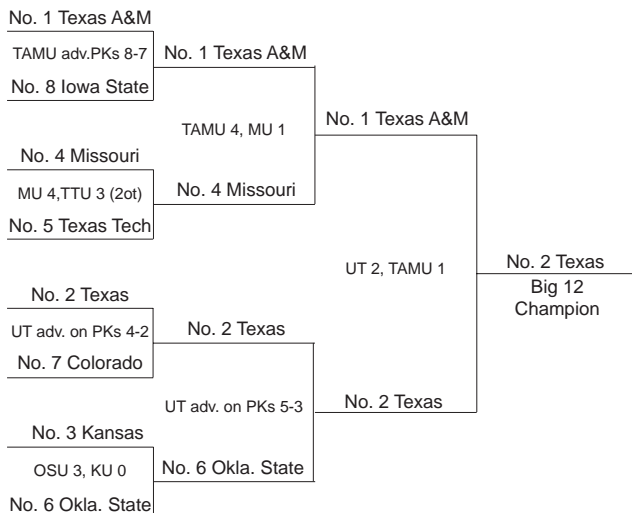

	Overall						vs. Top 25
	W	L	T	Pct.	GF	GA	
	18	4	2	.792	69	21	4-4-1
	16	4	5	.740	48	23	4-3-1
	7	10	4	.429	23	32	1-6-2
	13	8	1	.614	53	32	3-6-0
	7	8	2	.471	22	27	1-4-0
	14	6	3	.674	41	20	4-2-1
	10	8	4	.545	26	25	1-5-1
	8	6	5	.553	24	18	2-1-2
	6	10	3	.395	22	24	1-5-0
	7	10	2	.421	38	36	0-3-0
	5	10	4	.368	25	33	0-5-1

2007 NCAA SOCCER CHAMPIONSHIP

Third Round Nov. 23

Florida State 4, Texas 0

First/Second Rounds Nov. 15-18

Texas 2, BYU 0
Texas A&M 4, Stephen F. Austin 1
Colorado 2, Hawaii 0
Missouri 1, Southeast Missouri State 1 (MU 2-0 PKs)
Oklahoma State 2, San Diego 1
Texas 3, Texas A&M 2
USC 1, Missouri 0 (2ot)
Portland 1, Colorado 0
UCLA 4, Oklahoma State 0

BIG 12 VS. THE NATION

America East	0-0	Mountain West	6-2-4
Atlantic Coast	1-3	Northeast	0-0
Atlantic Sun	2-0	Ohio Valley	2-0
Atlantic 10	2-1	Pacific-10	3-8
Big East	2-0	Patriot	0-0
Big Sky	1-0	Southeastern	0-4-3
Big South	0-0	Southern	1-0
Big Ten	3-1-2	Southland	7-0-1
Big West	0-4	Southwestern	1-0
Colonial	2-0-1	Summit League	3-1
Conference USA	4-1-2	Sun Belt	5-0-1
Horizon	2-1	West Coast	0-2
Ivy Group	1-0	Western Athletic	3-2
Metro Atlantic	1-0-1	Independents	0-0
Mid-American	2-0	Non-Division I	0-0
Mid-Eastern	0-0	Total	57-30-16
Missouri Valley	4-0-1		

2007 BIG 12 SOCCER CHAMPIONSHIP BRACKET

Nov. 7, 9, 11 • Blossom Soccer Stadium • San Antonio, Texas

BIG 12 SOCCER IN THE POLLS

NSCAA/adidas Top 25 (Final)

1. UCLA
- 2. Texas A&M**
3. Portland
4. North Carolina
5. Stanford
6. Penn State
7. Virginia
8. Purdue
9. USC
- 10. Texas**
11. Notre Dame
12. West Virginia
13. Georgia
14. Florida State
15. Tennessee
16. Santa Clara
17. Boston College
18. Wake Forest
19. California
San Diego
21. Florida
- 22. Oklahoma State**
- 23. Missouri**
24. Connecticut
25. BYU