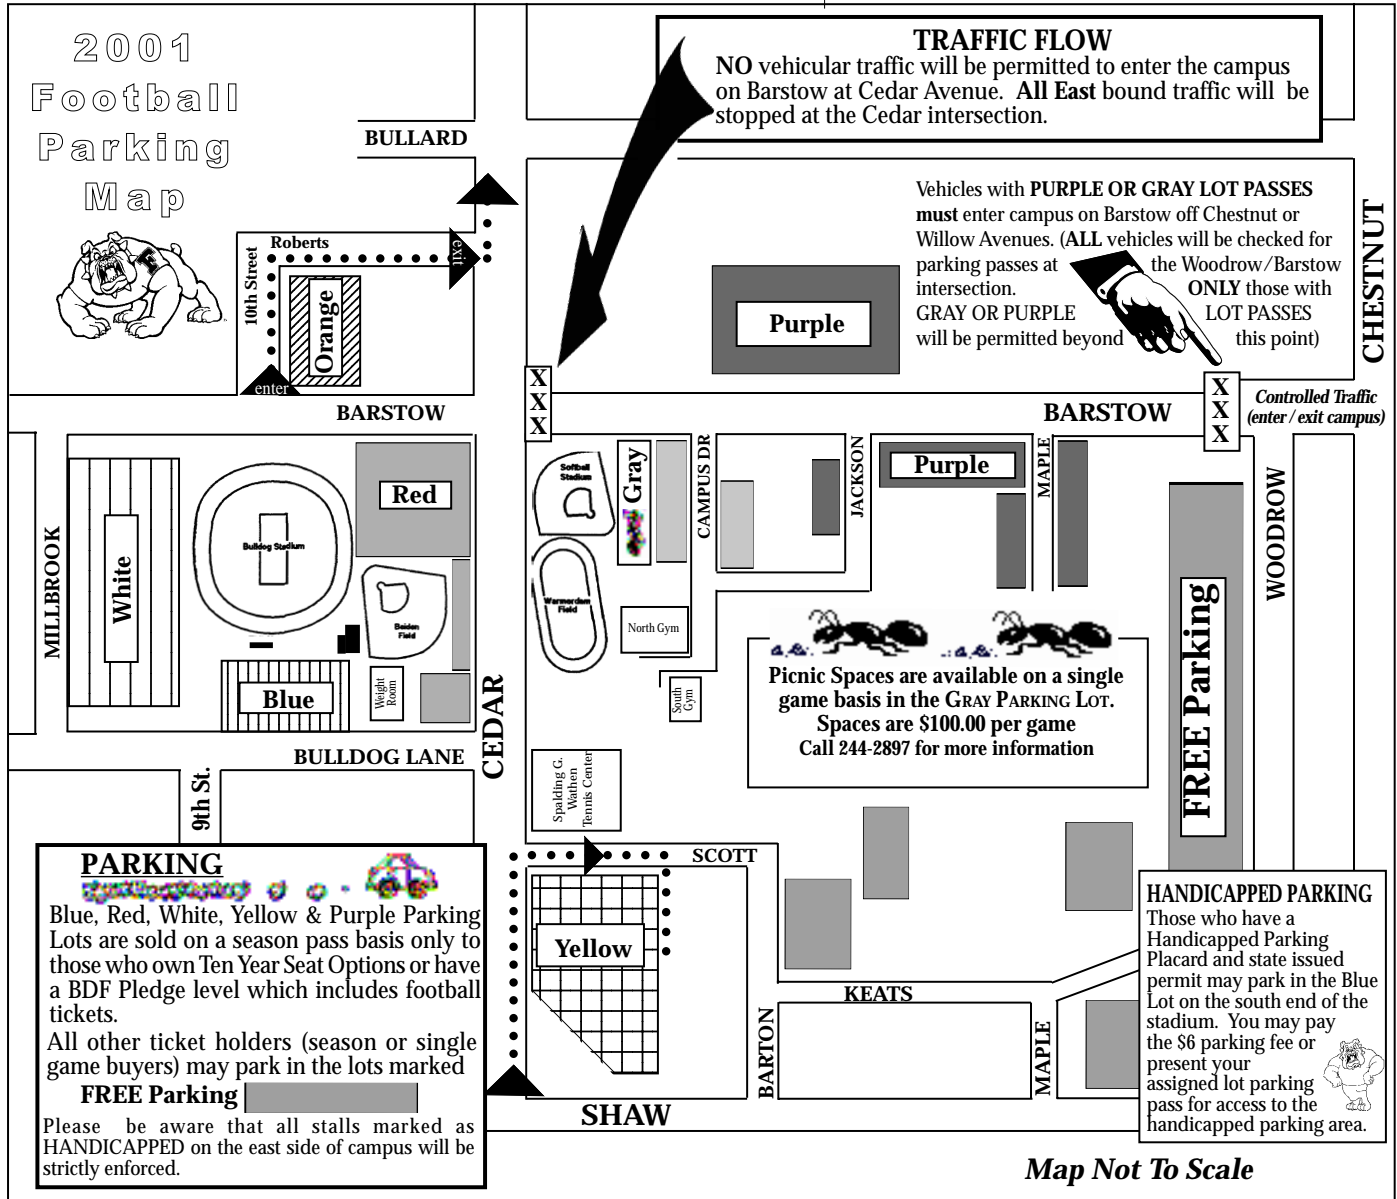

2001 Bulldog Stadium Parking

SEASON PARKING: AUTOMOBILE PASSES

To qualify for a season parking pass(es) you must:

- A) Own a Sky Suite in Bulldog Stadium; and/or
- B) Own Football Seat Options in Bulldog Stadium; or
- C) Have a Bulldog Foundation (BDF) Football Pledge (Gridiron or above.)

PARKING LOT ASSIGNMENTS

1. Sky Suite Owners are assigned passes in the Red and Blue Lots.
2. Seat Option Owners are assigned based on the Lot they were assigned when they purchased their Seat Option ownership (Red/White/Purple).
3. All BDF Football Pledges will be assigned passes in the Purple Lot and Yellow Lots.
4. Automobile parking within each lot is general admission and cars will be parked by an attendant as they enter the lot. If you wish to park next to someone in particular, both cars must enter the lot at the same time.

QUANTITY OF PARKING PASSES

1. Sky Suite Owners are assigned three passes in the Red Lot and two in the Blue Lot.

2. Seat Option Owner passes are based on the number of options that are owned.

# Of Options:	Passes Eligible for:
1 - 4	1
5 - 8	2
9 - 12	3
13 - 16	4
16+	1 per every 4 seats

3. Bulldog Foundation Football Pledges:
  - A) One pass is paid for by each pledge.
  - B) Full Scholarships may purchase a second pass.
  - C) Bulldog Scholarships each receive two (2) passes paid for by their pledge.

2001 Fresno State Football "The Pride of the Valley"

Season Ticket and Parking Information
Call 278-DOGS or Go On-line at GOBULLDOGS.COM

August		
25	at Colorado	TBA
September		
1	OREGON STATE	7:00 PM
9	at Wisconsin	10:30 AM
15	UTAH STATE	7:00 PM
22	* at Tulsa	12:00 PM
29	* LOUISIANA TECH	7:00 PM
October		
13	at Colorado State	TBA
20	* BOISE STATE	4:00 PM
27	* at Hawai'i	TBA
November		
3	* RICE	4:00 PM
10	* at SMU	12:00 PM
17	* at Nevada	Noon
24	* SAN JOSE STATE	4:00 PM