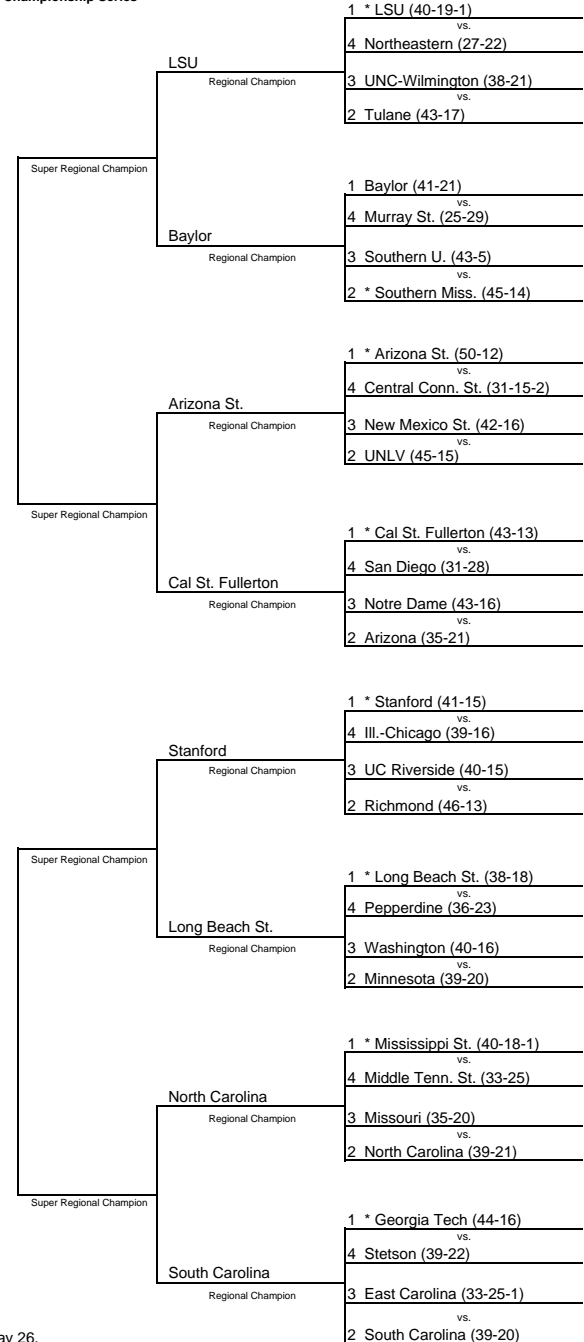

2003 National Collegiate Division I Baseball Championship

Regionals
May 30-June 1
*Campus or Neutral Sites
Double Elimination
First-Round Pairings

Super Regionals
June 6-8 or 7-9
*Campus or Neutral Sites
Best-of-Three Games

College World Series
June 13-22/23
Omaha, Nebraska
Double Elimination
First-Round Pairings
Best-of-Three Championship Series

College World Series
June 13-22/23
Omaha, Nebraska
Double Elimination
First-Round Pairings
Best-of-Three Championship Series

Super Regionals
June 6-8 or 7-9
*Campus or Neutral Sites
Best-of-Three Games

Regionals
May 30-June 1
*Campus or Neutral Sites
Double Elimination
First-Round Pairings

National Top Eight Seeds

1. Florida State (50-10-1)
2. LSU (40-19-1)
3. Georgia Tech (44-16)
4. Auburn (40-19)
5. Rice (48-10)
6. Stanford (41-15)
7. Cal St. Fullerton (43-13)
8. Miami (Fla.) (39-14-1)