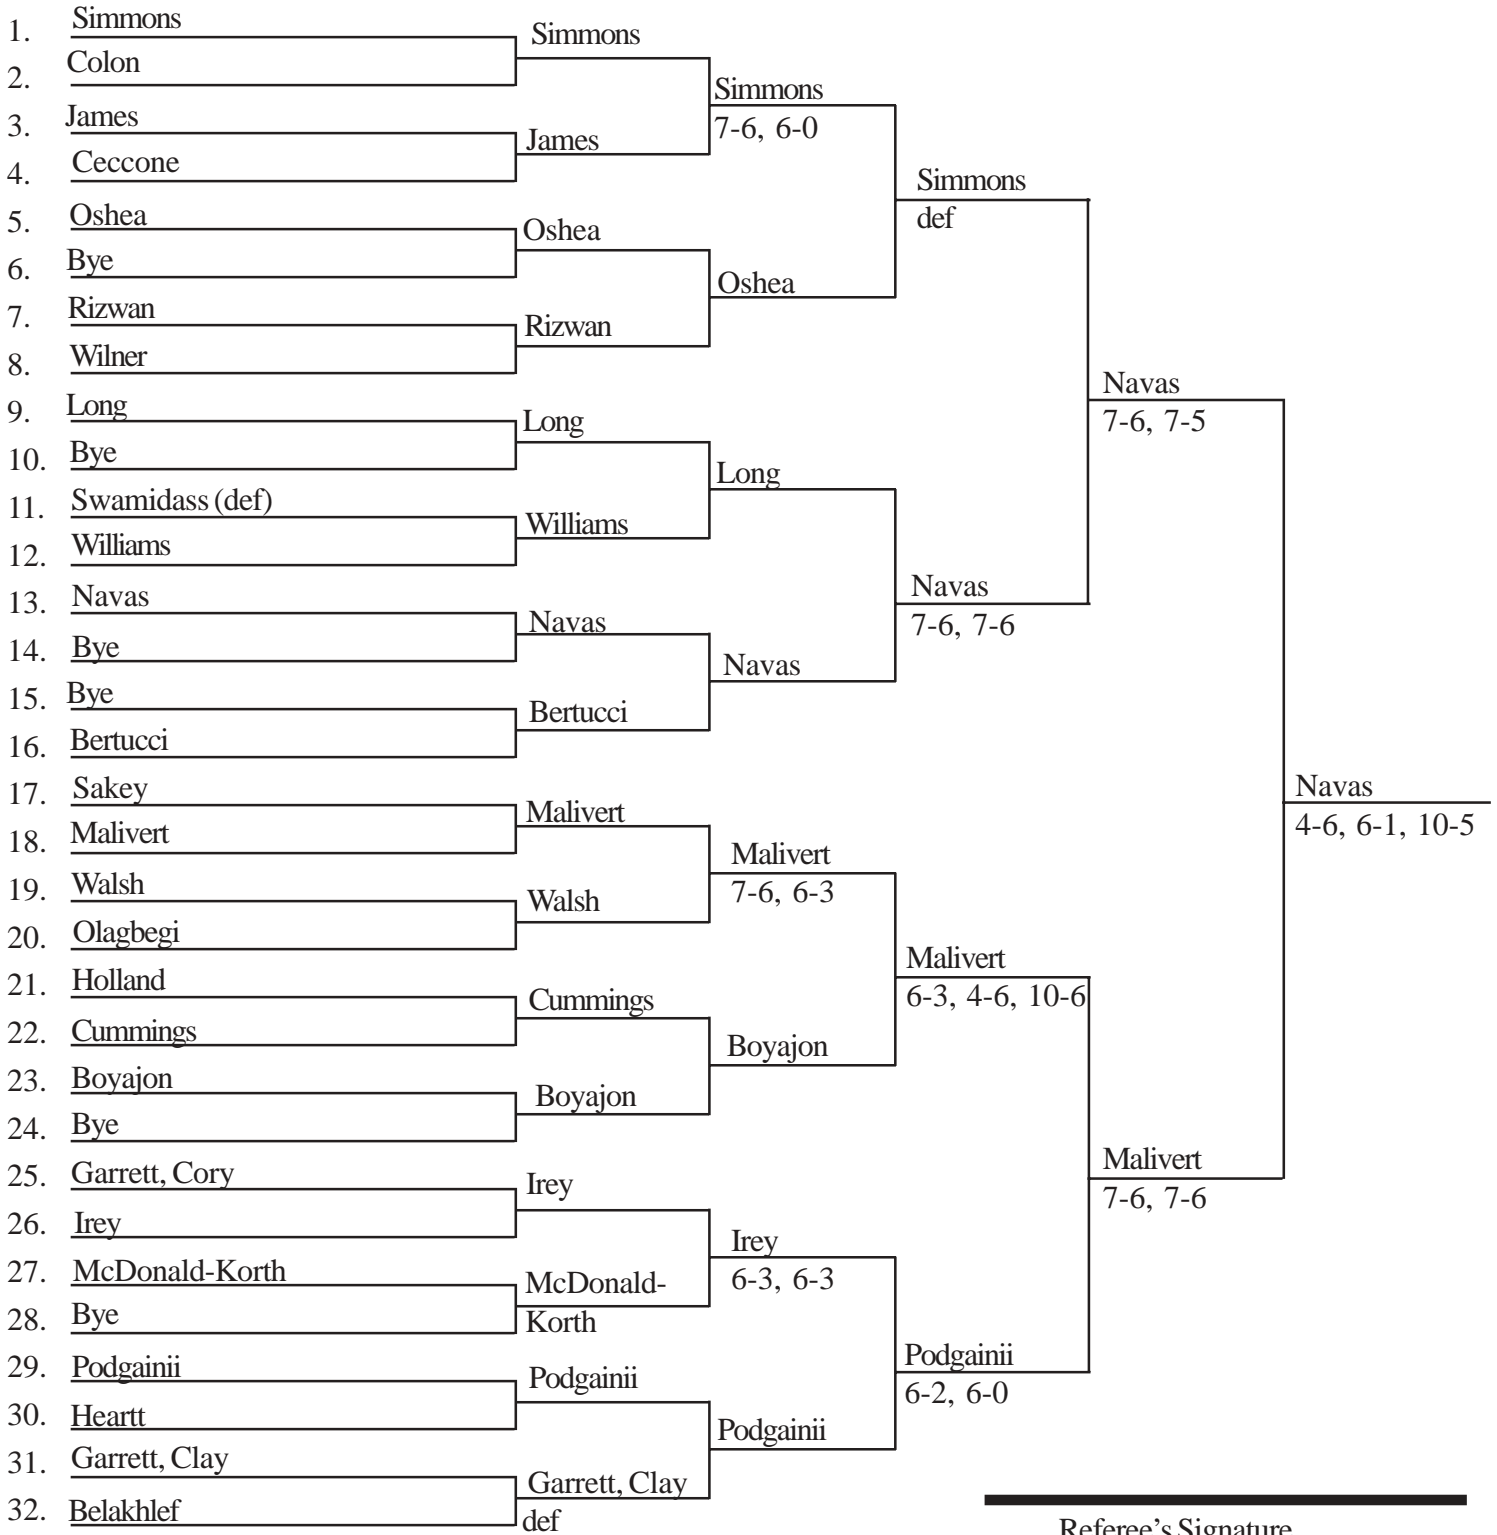

Men's Singles Consolation Draw