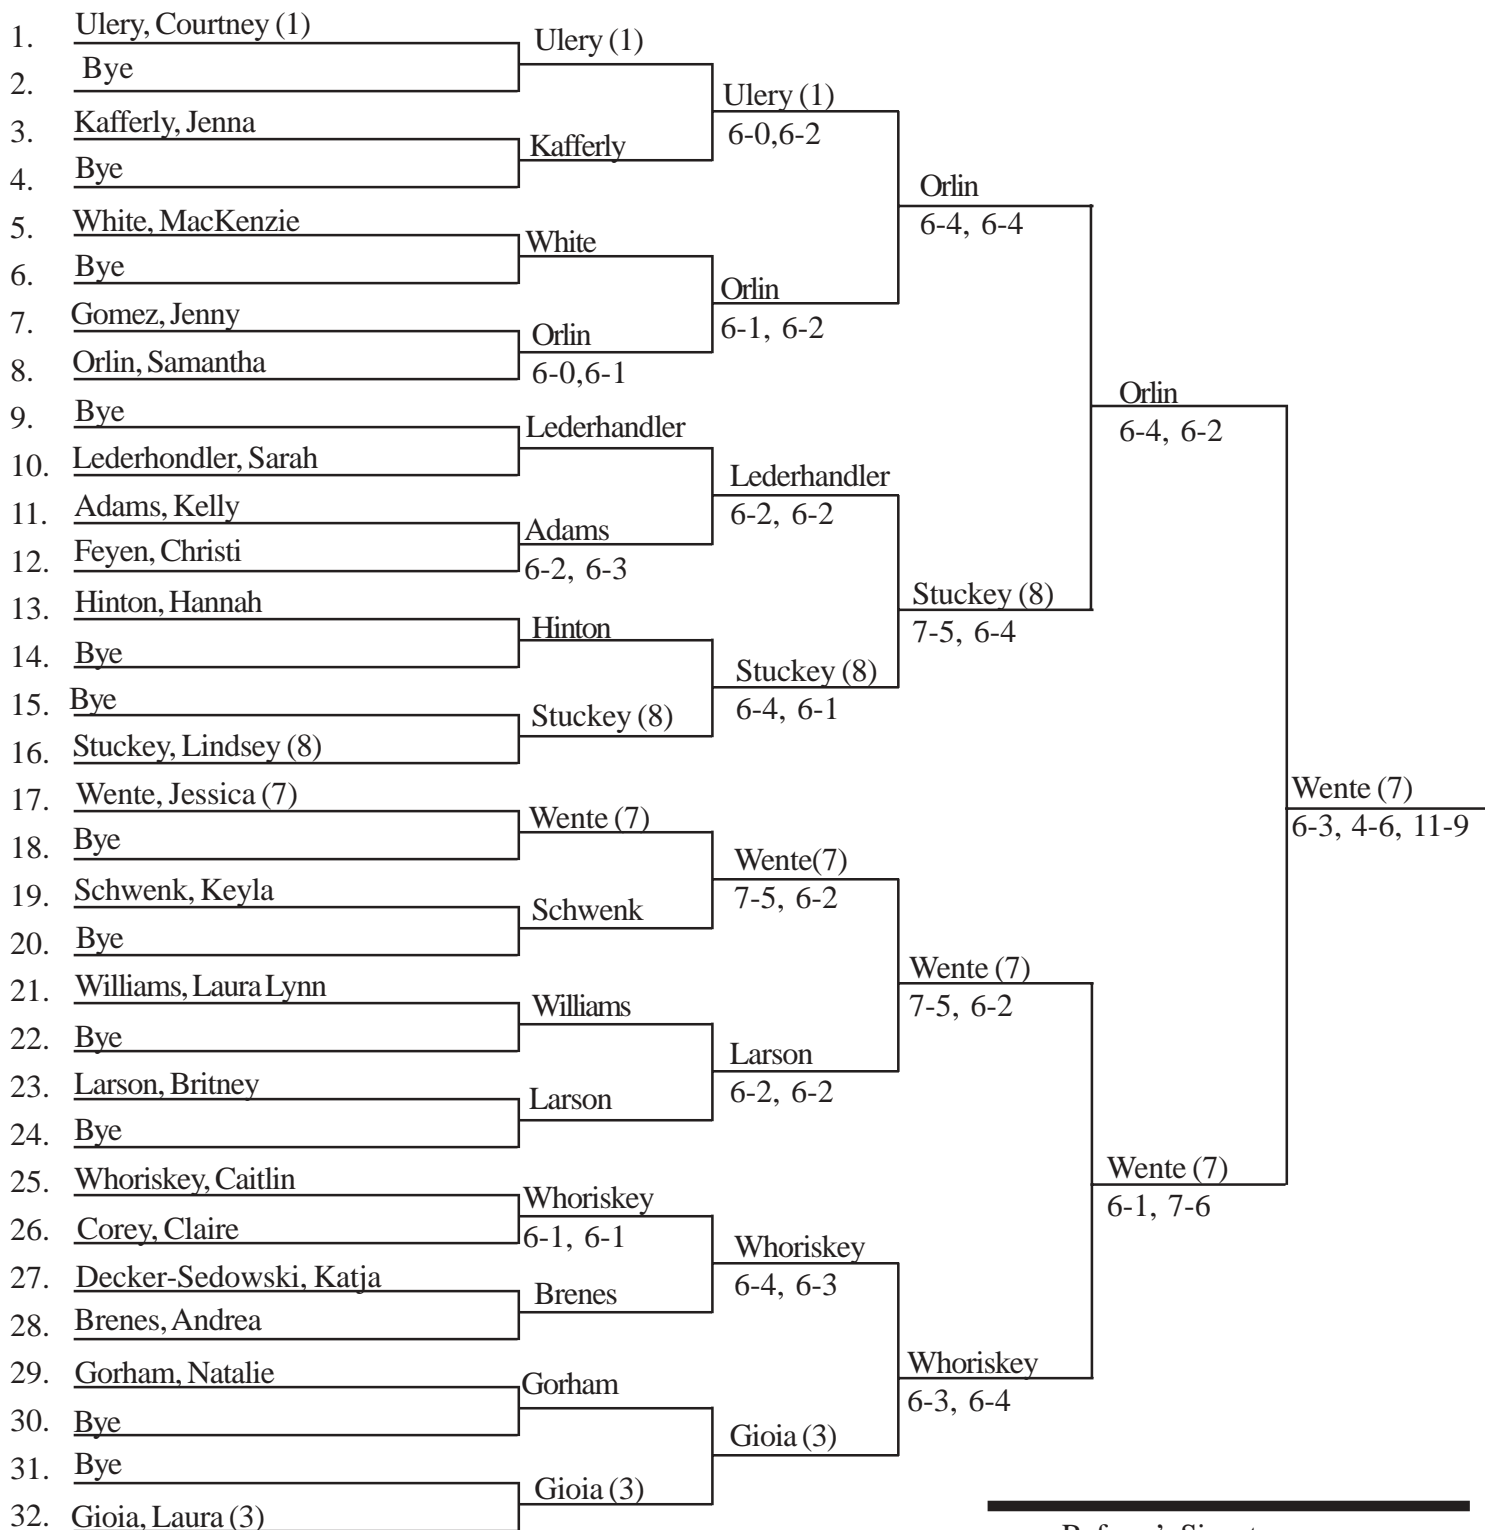

2006 ITA Summer College Circuit

Women's Doubles Draw

Referee's Signature

2006 ITA Summer College Circuit

Men's Doubles Draw

Referee's Signature

2006 ITA Summer College Circuit

Women's Singles Draw

Referee's Signature

2006 ITA Summer College Circuit

Women's Singles Draw

1.	Macfarlane, Lauren (4)		Macfarlane (4)
2.	Bye		
3.	Bye		Macfarlane (4)
4.	Grey, Cammie	Grey	6-1, 6-1
5.	Bye		Macfarlane (4)
6.	Keener, Jessica	Keener	6-1, 6-3
7.	Bye		Calvo
8.	Calvo, Marah	Calvo	7-6, 6-0
9.	Ohlinger, Isabel	Ohlinger	Macfarlane (4)
10.	Bye		6-2, 6-1
11.	Bye		Ohlinger
12.	LoRusso, Kelly	LoRusso	6-3, 6-1
13.	Johnson, Holly	Johnson	Ohlinger
14.	Godwin, Shelly	3-6, 6-3, 10-7	6-3, 6-4
15.	Bye		Johnson
16.	McDowell, Amanda (6)	McDowell (6)	7-5, 2-6, 10-7
17.	Muller, Mari (5)	Muller (5)	Macfarlane (4)
18.	Bye		6-0, 6-2
19.	Kensrue, Paige	Kensrue	Muller (5)
20.	Lekky, Kristi	6-1, 6-1	6-4, 6-1
21.	Baljon, Grace	Baljon	Marobela
22.	Bye		1-6, 6-4, 10-5
23.	Marobela, Tapiwa	Marobela	Marobela
24.	Adamski, Allison		6-1, 6-2
25.	Young, Alex	Strasburger	Schutte (2)
26.	Strasburger, Lauren		
27.	Poske, Sierra	Poske	Poske
28.	Bye		6-0, 6-3
29.	Barley, Samaria	Bailey	Schutte (2)
30.	Bye		6-1, 6-2
31.	Bye		Schutte (2)
32.	Schutte, Ghizela (2)	Schutte(2)	6-0, 6-0