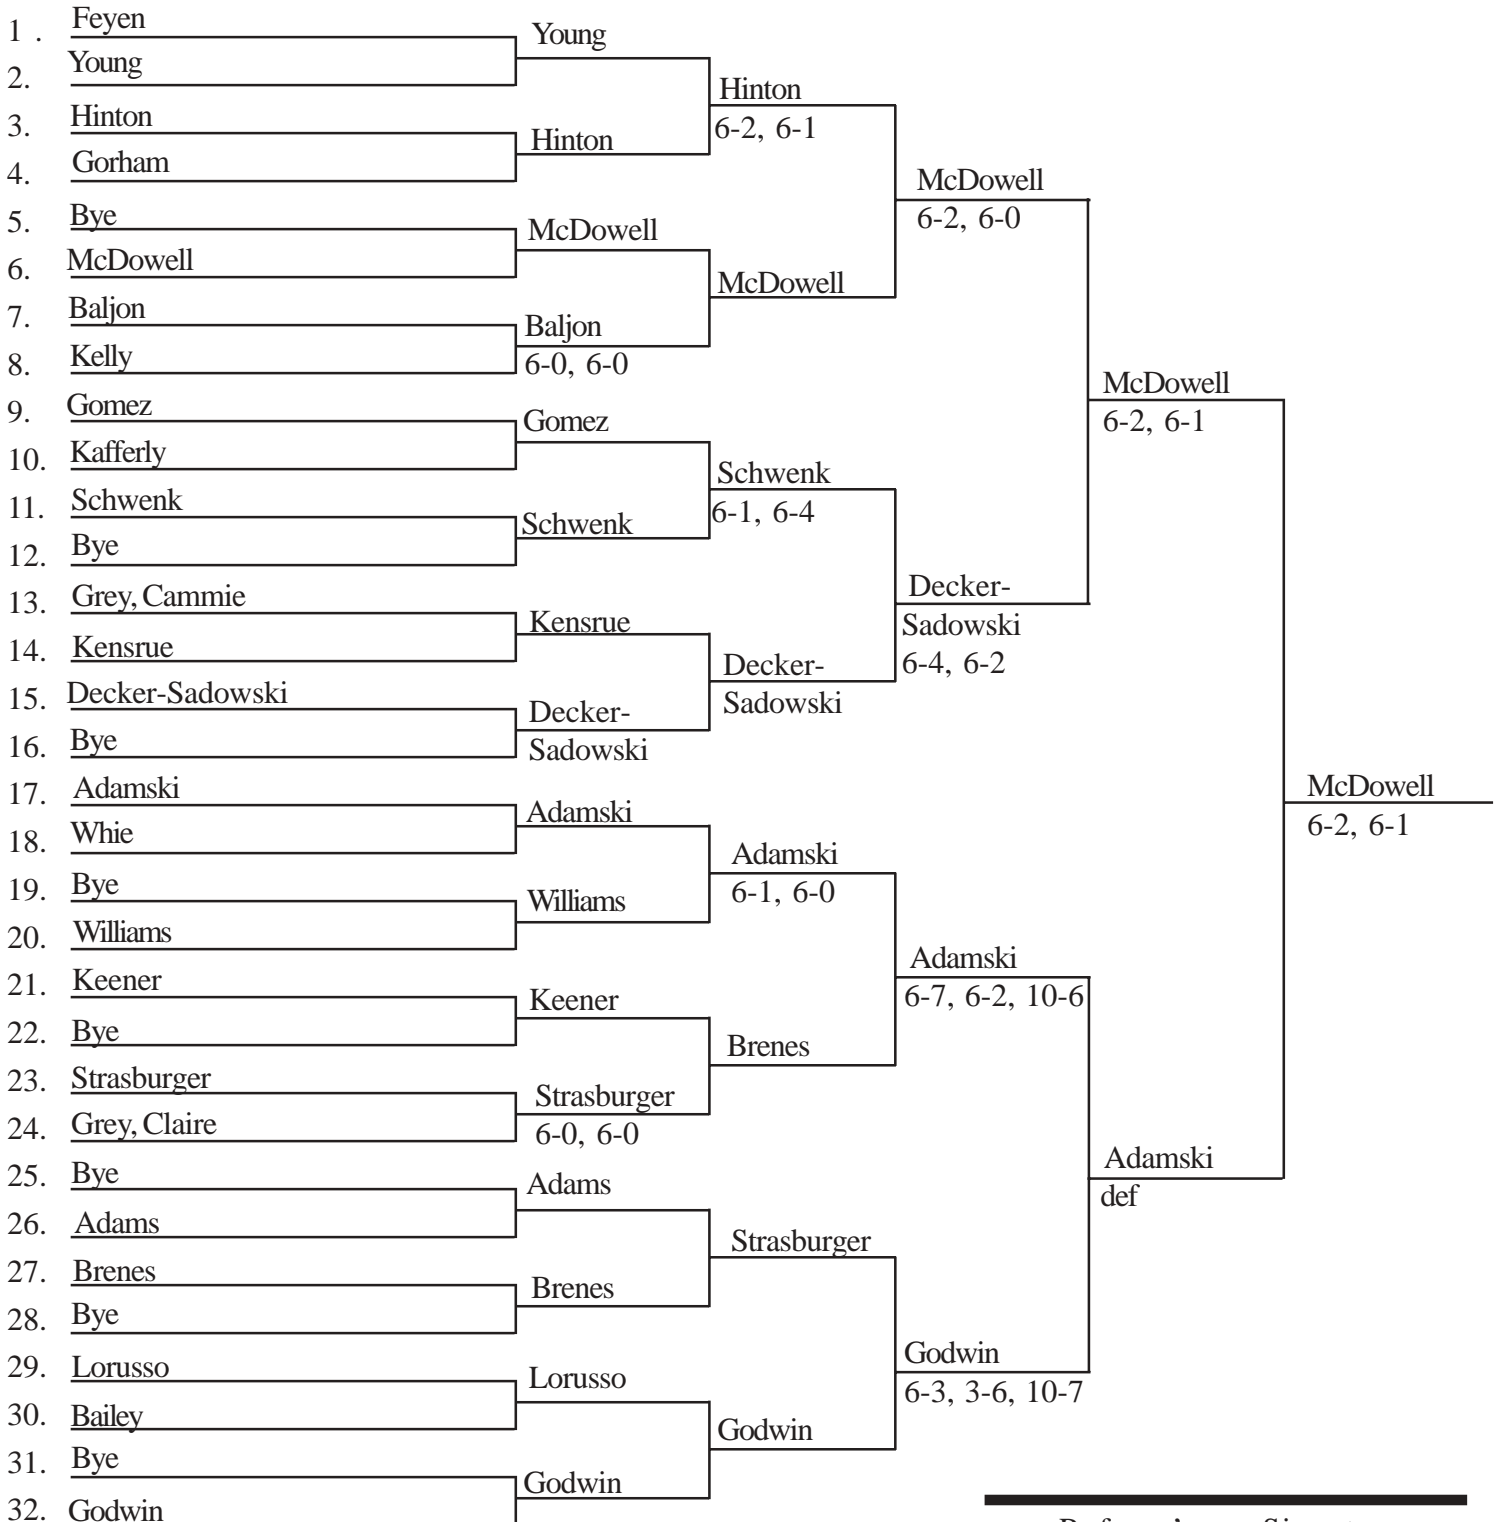

Women's Singles Consolation Draw