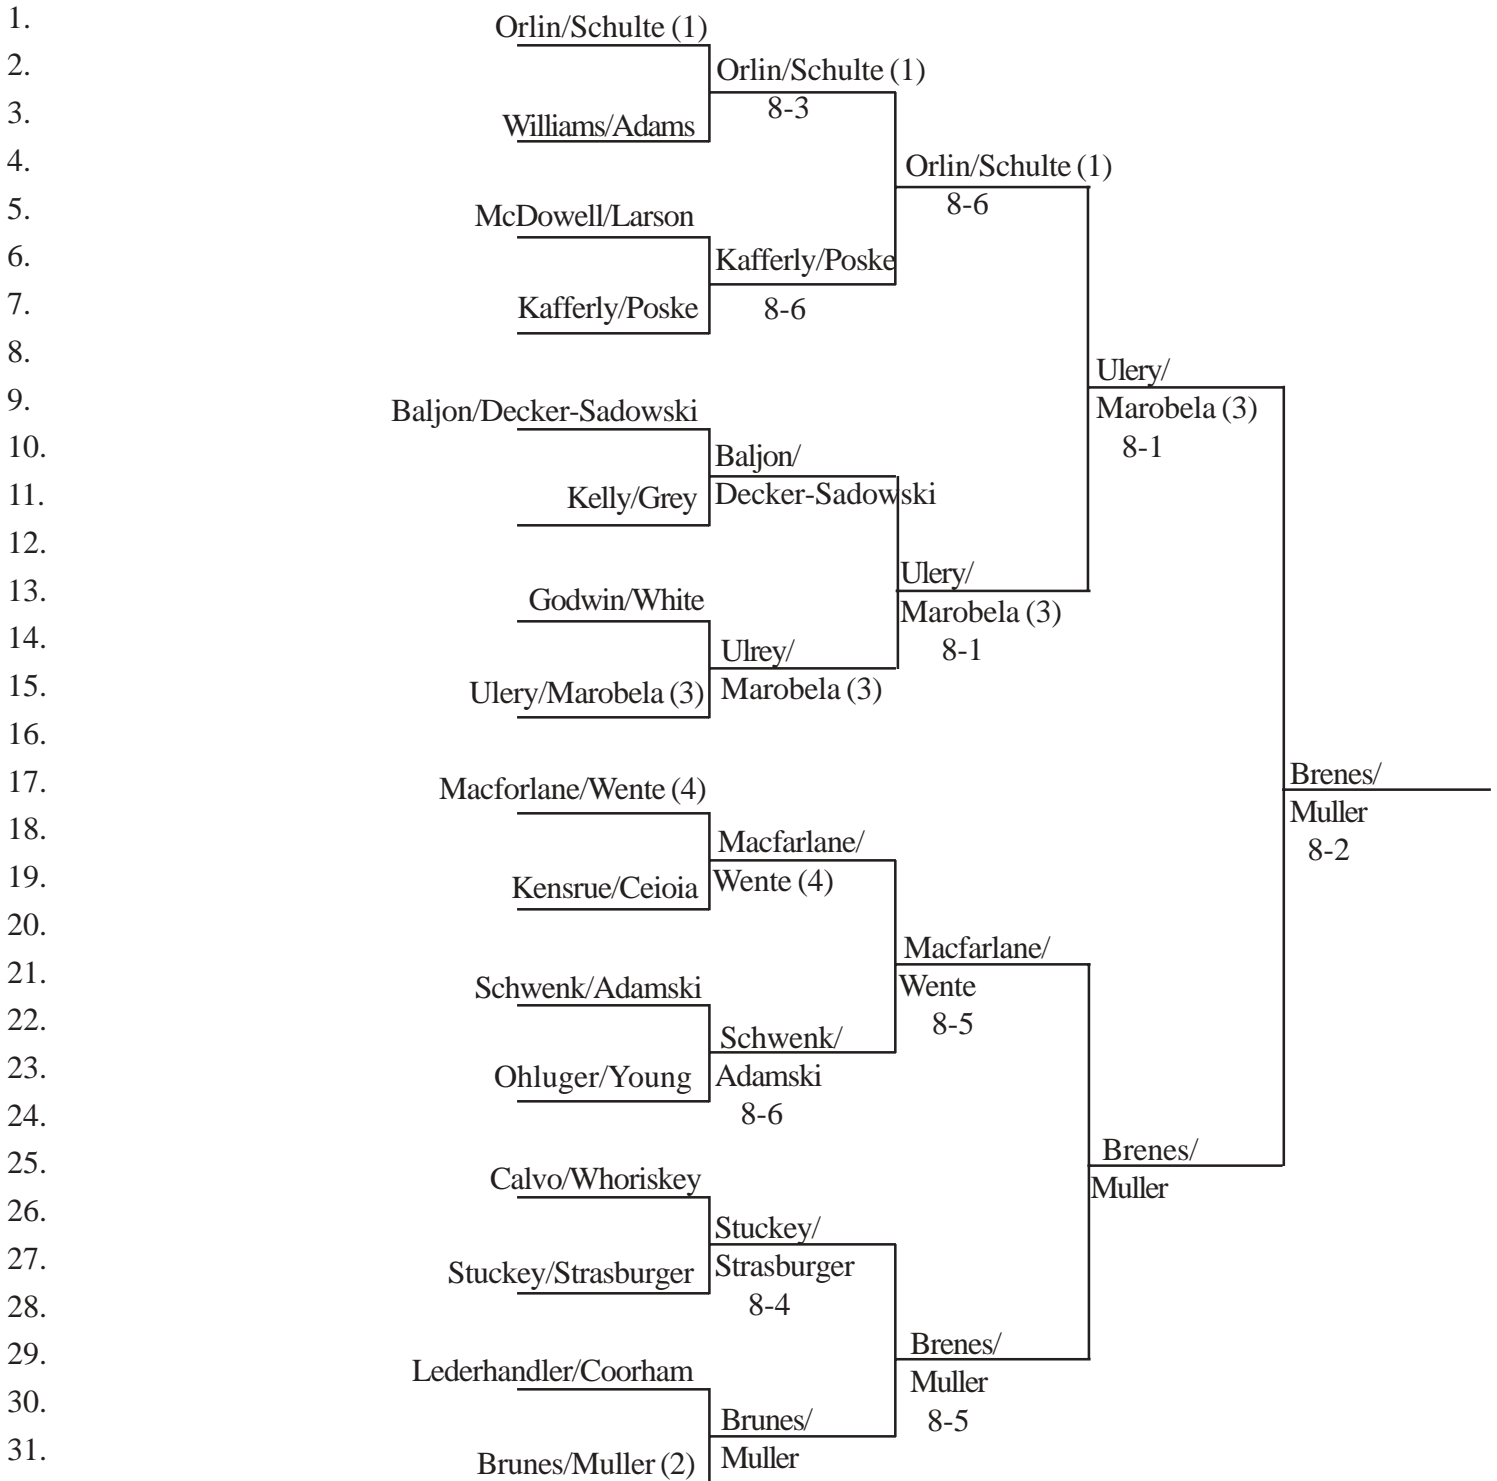

2006 ITA Summer College Circuit

Women's Doubles Draw

Referee's Signature

2006 ITA Summer College Circuit

Men's Doubles Draw

Referee's Signature

2006 ITA Summer College Circuit

Women's Singles Draw