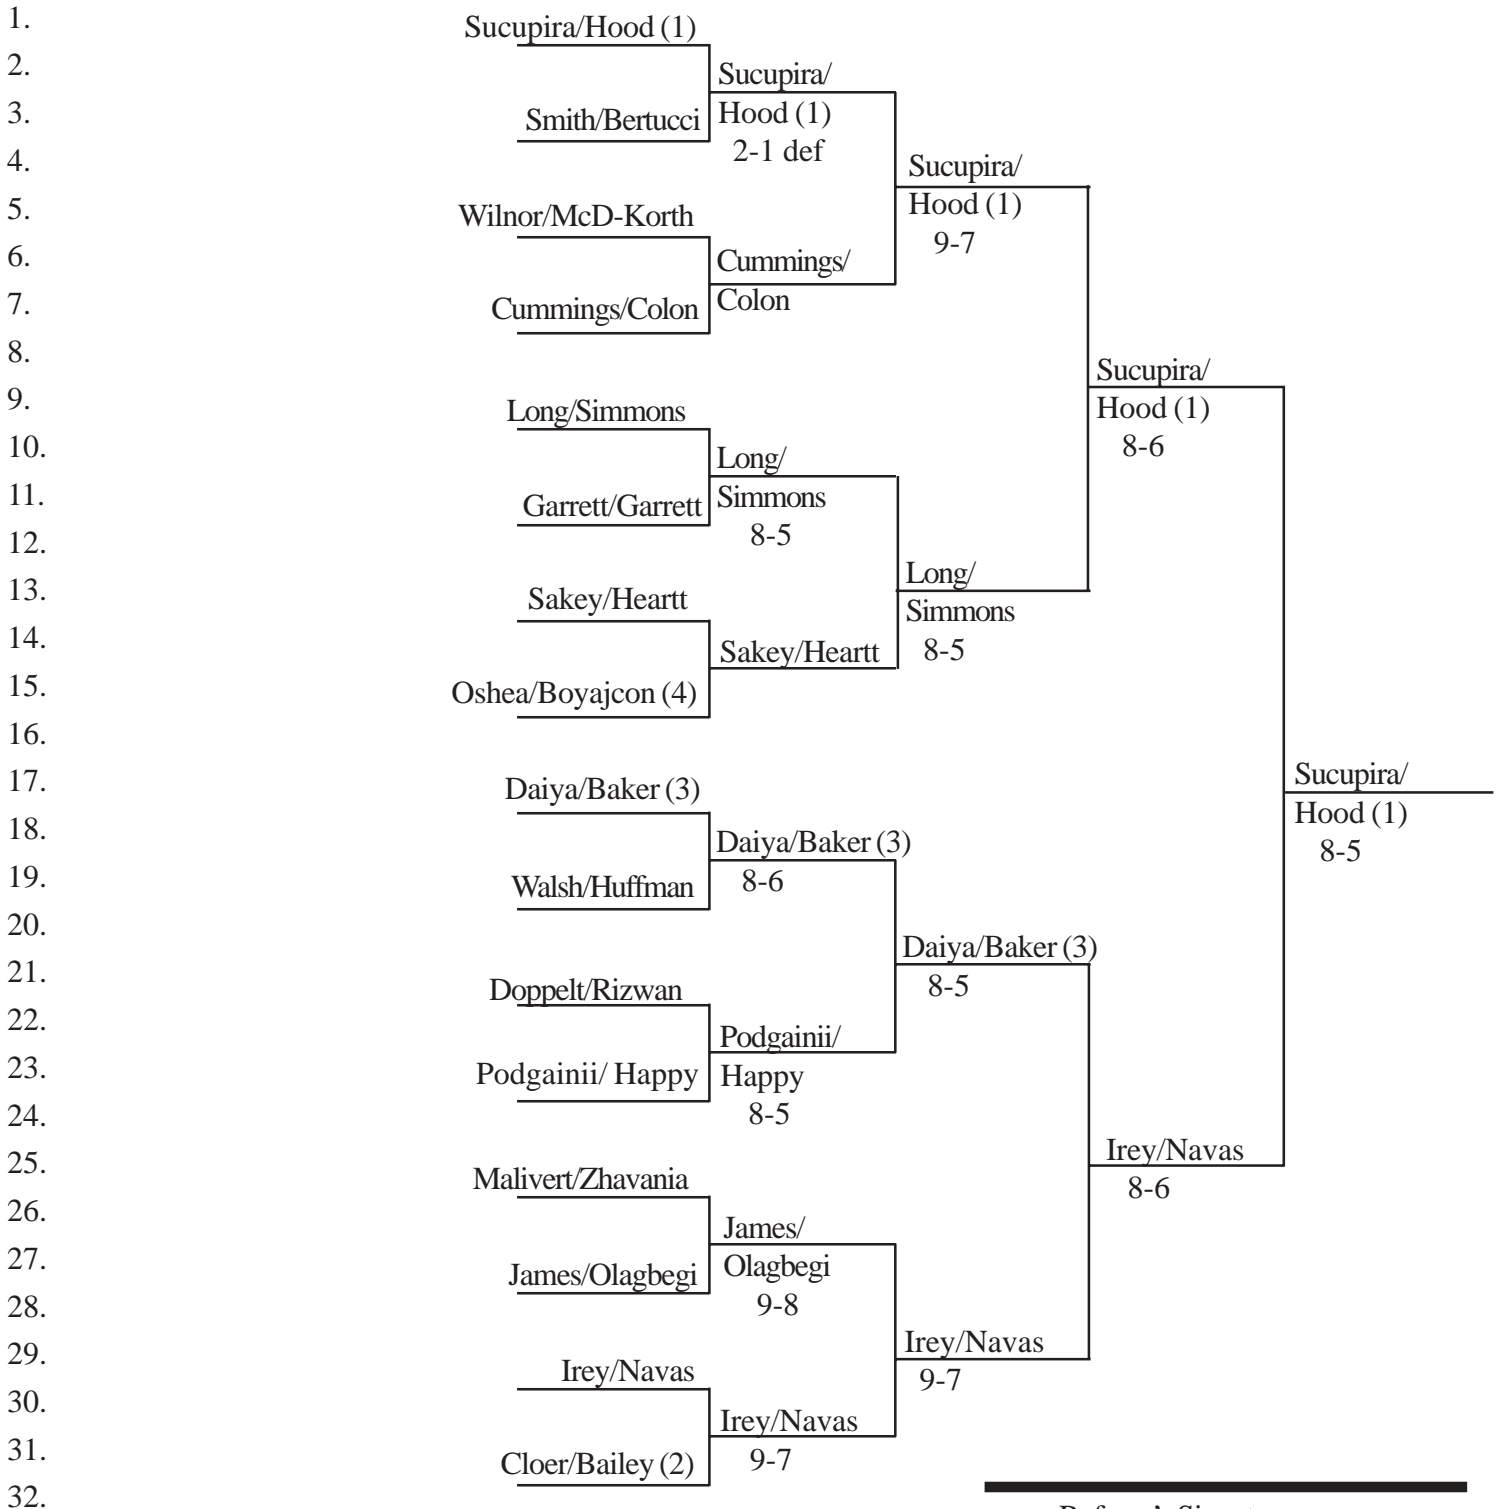

2006 ITA Summer College Circuit

Women's Doubles Draw

Referee's Signature

2006 ITA Summer College Circuit

Men's Doubles Draw

Referee's Signature

2006 ITA Summer College Circuit

Women's Singles Draw

Referee's Signature

2006 ITA Summer College Circuit

Women's Singles Draw

1.	Macfarlane, Lauren (4)		Macfarlane (4)
2.	Bye		
3.	Bye		Macfarlane (4)
4.	Grey, Cammie	Grey	6-1, 6-1
5.	Bye		Macfarlane (4)
6.	Keener, Jessica	Keener	6-1, 6-3
7.	Bye		Calvo
8.	Calvo, Marah	Calvo	7-6, 6-0
9.	Ohlinger, Isabel	Ohlinger	Macfarlane (4)
10.	Bye		6-2, 6-1
11.	Bye		Ohlinger
12.	LoRusso, Kelly	LoRusso	6-3, 6-1
13.	Johnson, Holly	Johnson	Ohlinger
14.	Godwin, Shelly	3-6, 6-3, 10-7	6-3, 6-4
15.	Bye		Johnson
16.	McDowell, Amanda (6)	McDowell (6)	7-5, 2-6, 10-7
17.	Muller, Mari (5)	Muller (5)	Macfarlane (4)
18.	Bye		6-0, 6-2
19.	Kensrue, Paige	Kensrue	Muller (5)
20.	Lekky, Kristi	6-1, 6-1	6-4, 6-1
21.	Baljon, Grace	Baljon	Marobela
22.	Bye		1-6, 6-4, 10-5
23.	Marobela, Tapiwa	Marobela	Marobela
24.	Adamski, Allison		6-1, 6-2
25.	Young, Alex	Strasburger	Schutte (2)
26.	Strasburger, Lauren		
27.	Poske, Sierra	Poske	Poske
28.	Bye		6-0, 6-3
29.	Barley, Samaria	Bailey	Schutte (2)
30.	Bye		6-1, 6-2
31.	Bye		Schutte (2)
32.	Schutte, Ghizela (2)	Schutte(2)	6-0, 6-0