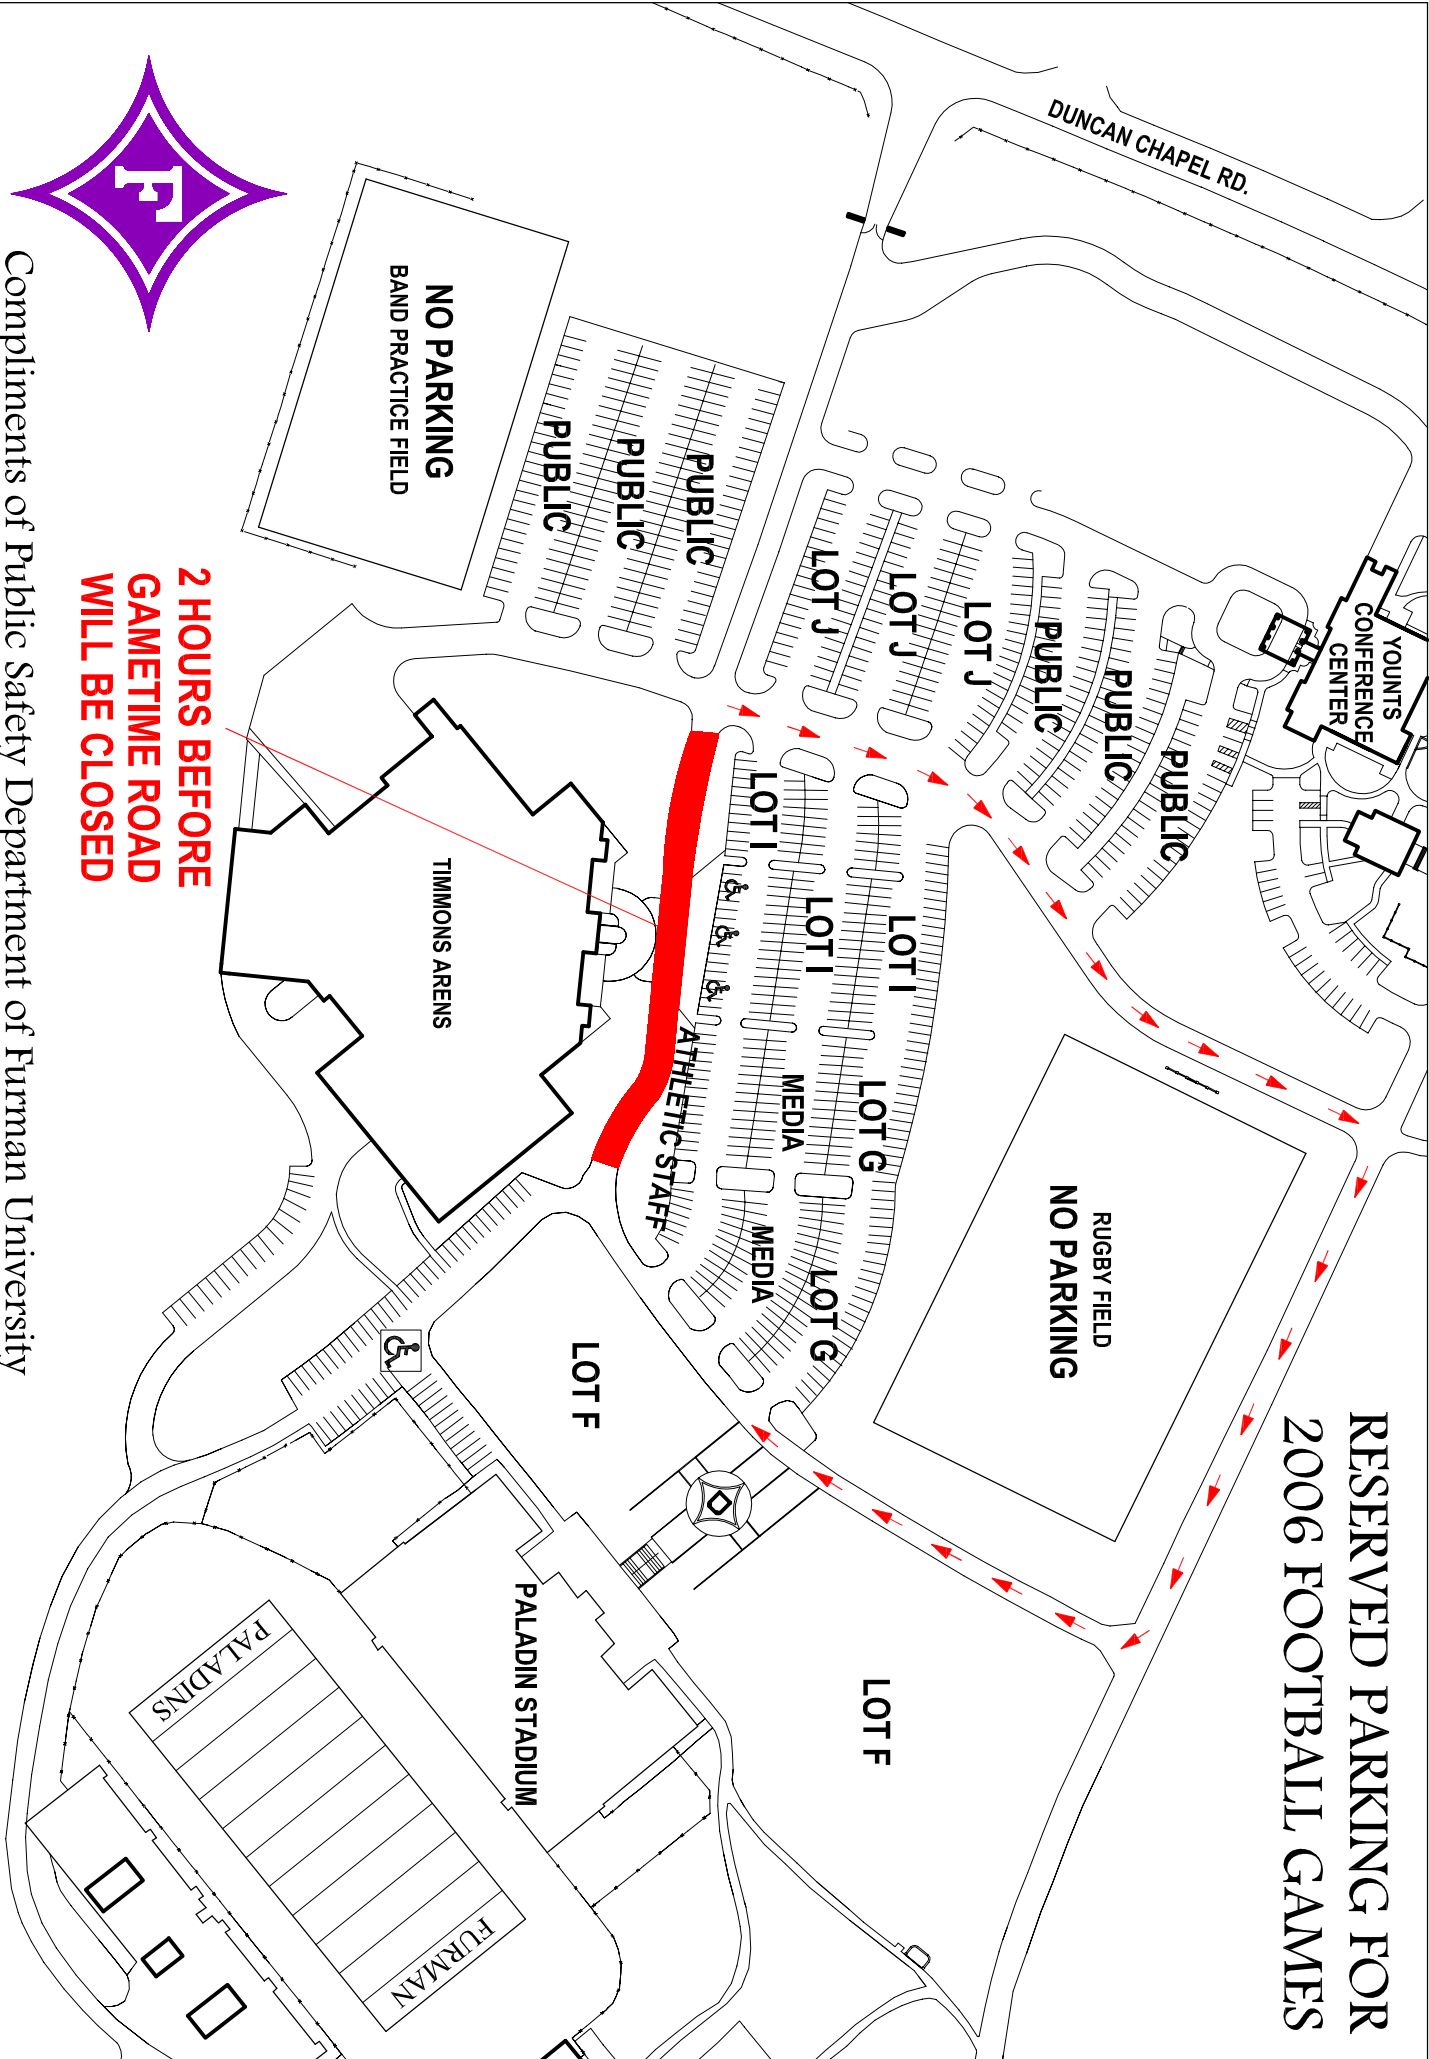

RESERVED PARKING FOR 2006 FOOTBALL GAMES

**2 HOURS BEFORE
GAMETIME ROAD
WILL BE CLOSED**

Compliments of Public Safety Department of Furman University