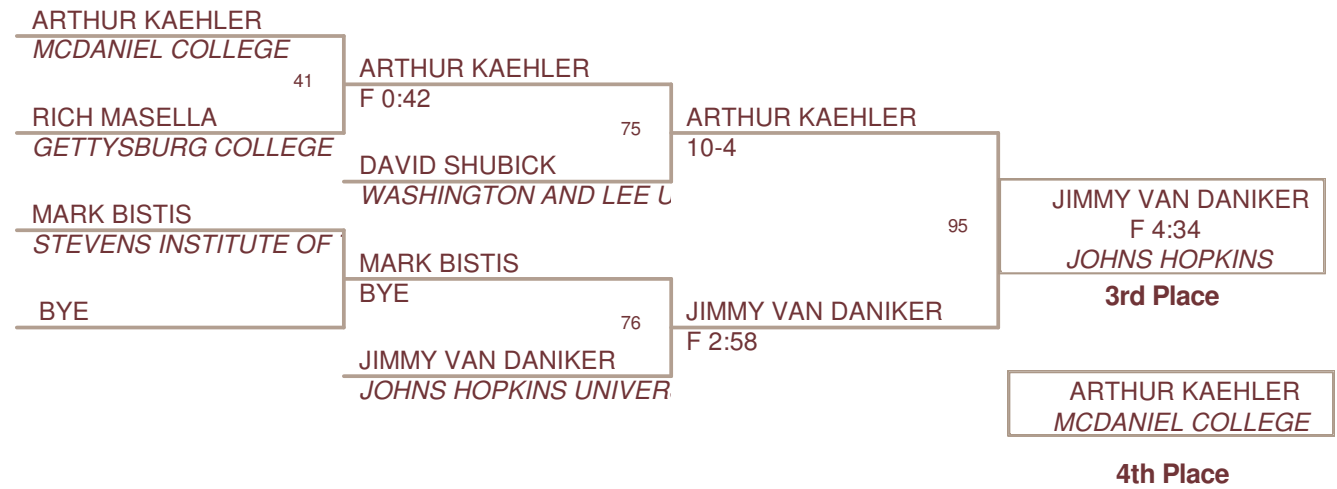

Plc	Pts	Team	Ch	Co
1	98.5	URSINUS COLLEGE		
2	68	MCDANIEL COLLEGE		
3	67.5	MUHLENBERG COLLEGE		
4	55	JOHNS HOPKINS UNIVERSITY		
5	36.5	GETTYSBURG COLLEGE		
6	34	STEVENS INSTITUTE OF TECHNOLOG		
7	30.5	USMM		
8	14	WASHINGTON AND LEE UNIV		

Centennial

133 Lbs

Centennial

141 Lbs

Centennial

149 Lbs

Centennial

157 Lbs