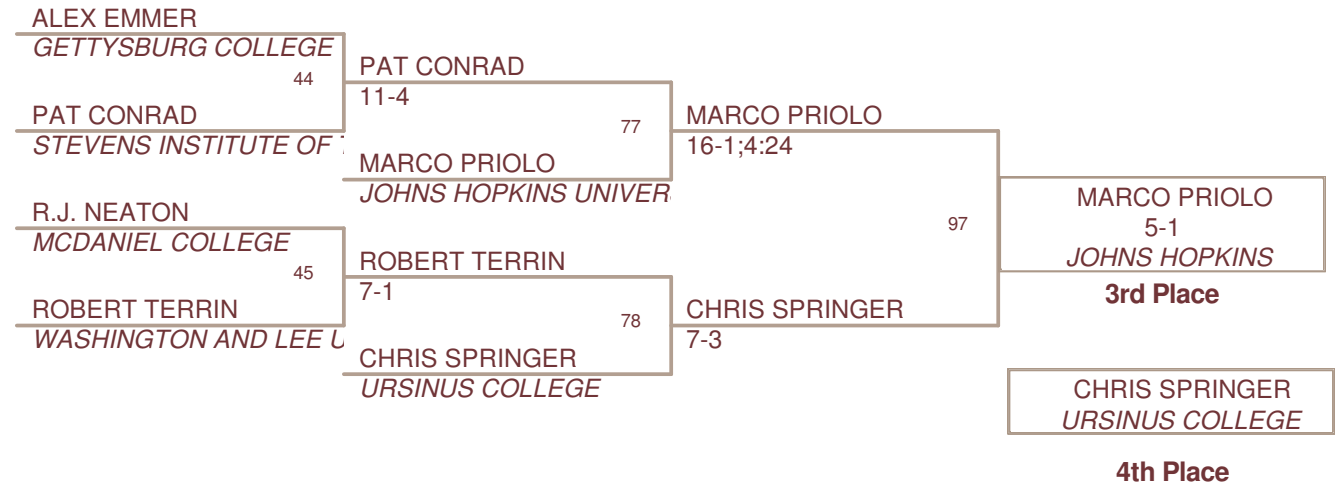

Centennial

141 Lbs