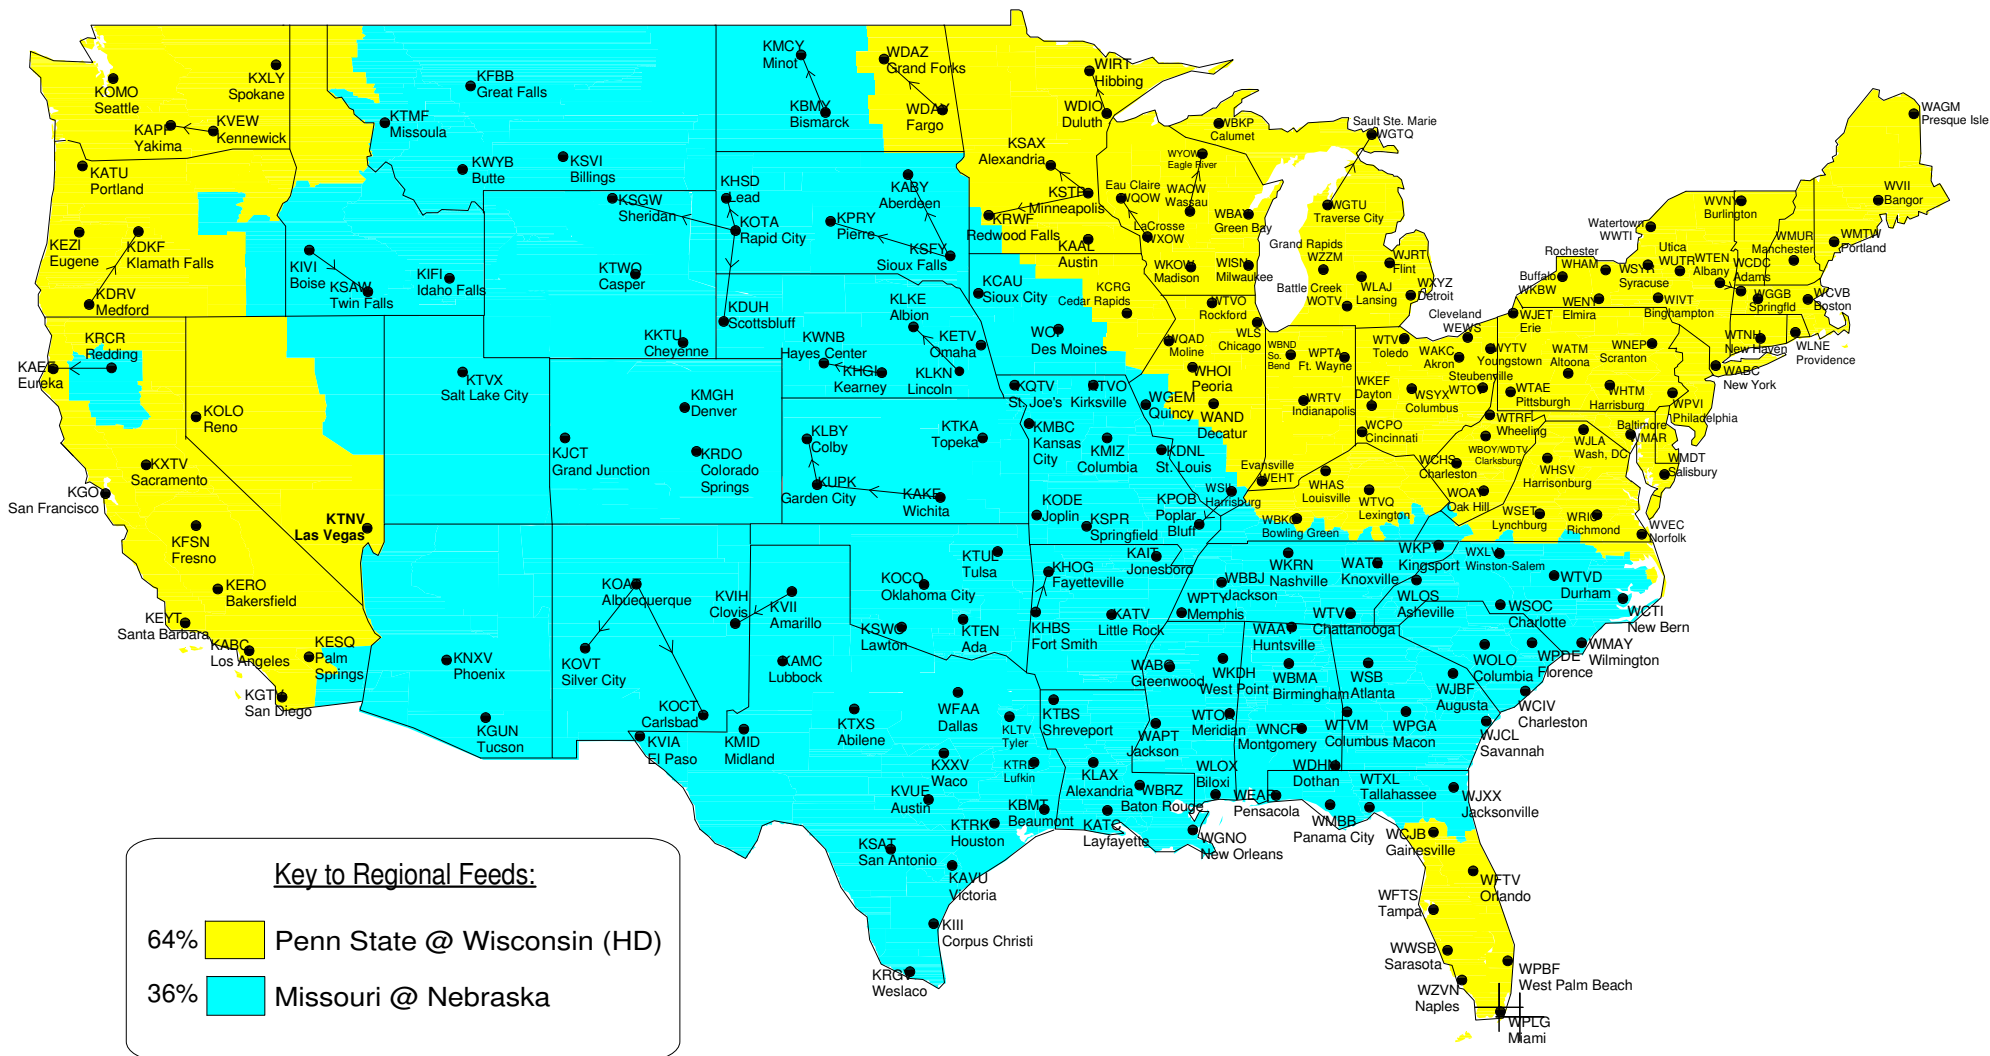

College Football Presented by Best Buy
Saturday, November 4, 2006
Penn State @ Wisconsin, Missouri @ Nebraska
12:00 PM ET - 3:30PM ET / 9:00 AM - 12:30 PM PT

Notes: Alaska & Hawaii will receive Penn State @ Wisconsin
 ESPN2 will carry Penn State @ Wisconsin in the WTAE - Pittsburgh, PA DMA