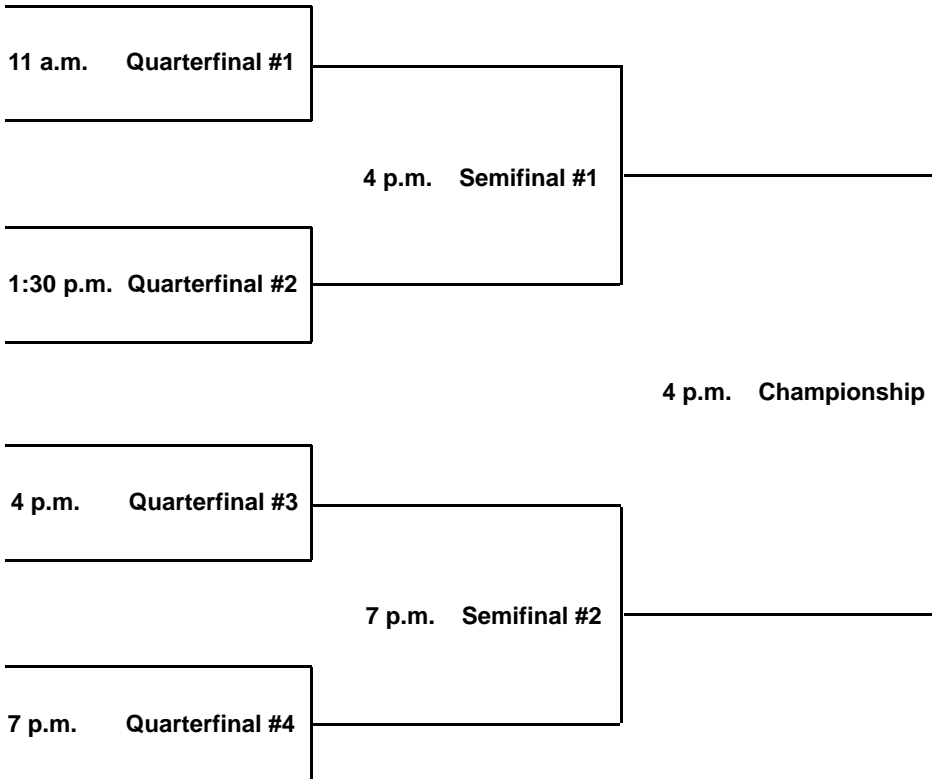

Wyoming – Amy Dambro

Phone:(307) 766-2256
Fax:(307) 766-2346
Press Row:(307) 766-2222

2000 McLeodUSA Mountain West Conference Volleyball Championship

Thursday, Nov. 16

Friday, Nov. 17

Saturday, Nov. 18

Thursday, Nov. 16
Friday, Nov. 17
Saturday, Nov. 18
 Moby Arena (8,745)
 Fort Collins, Colorado
 Colorado State University, host