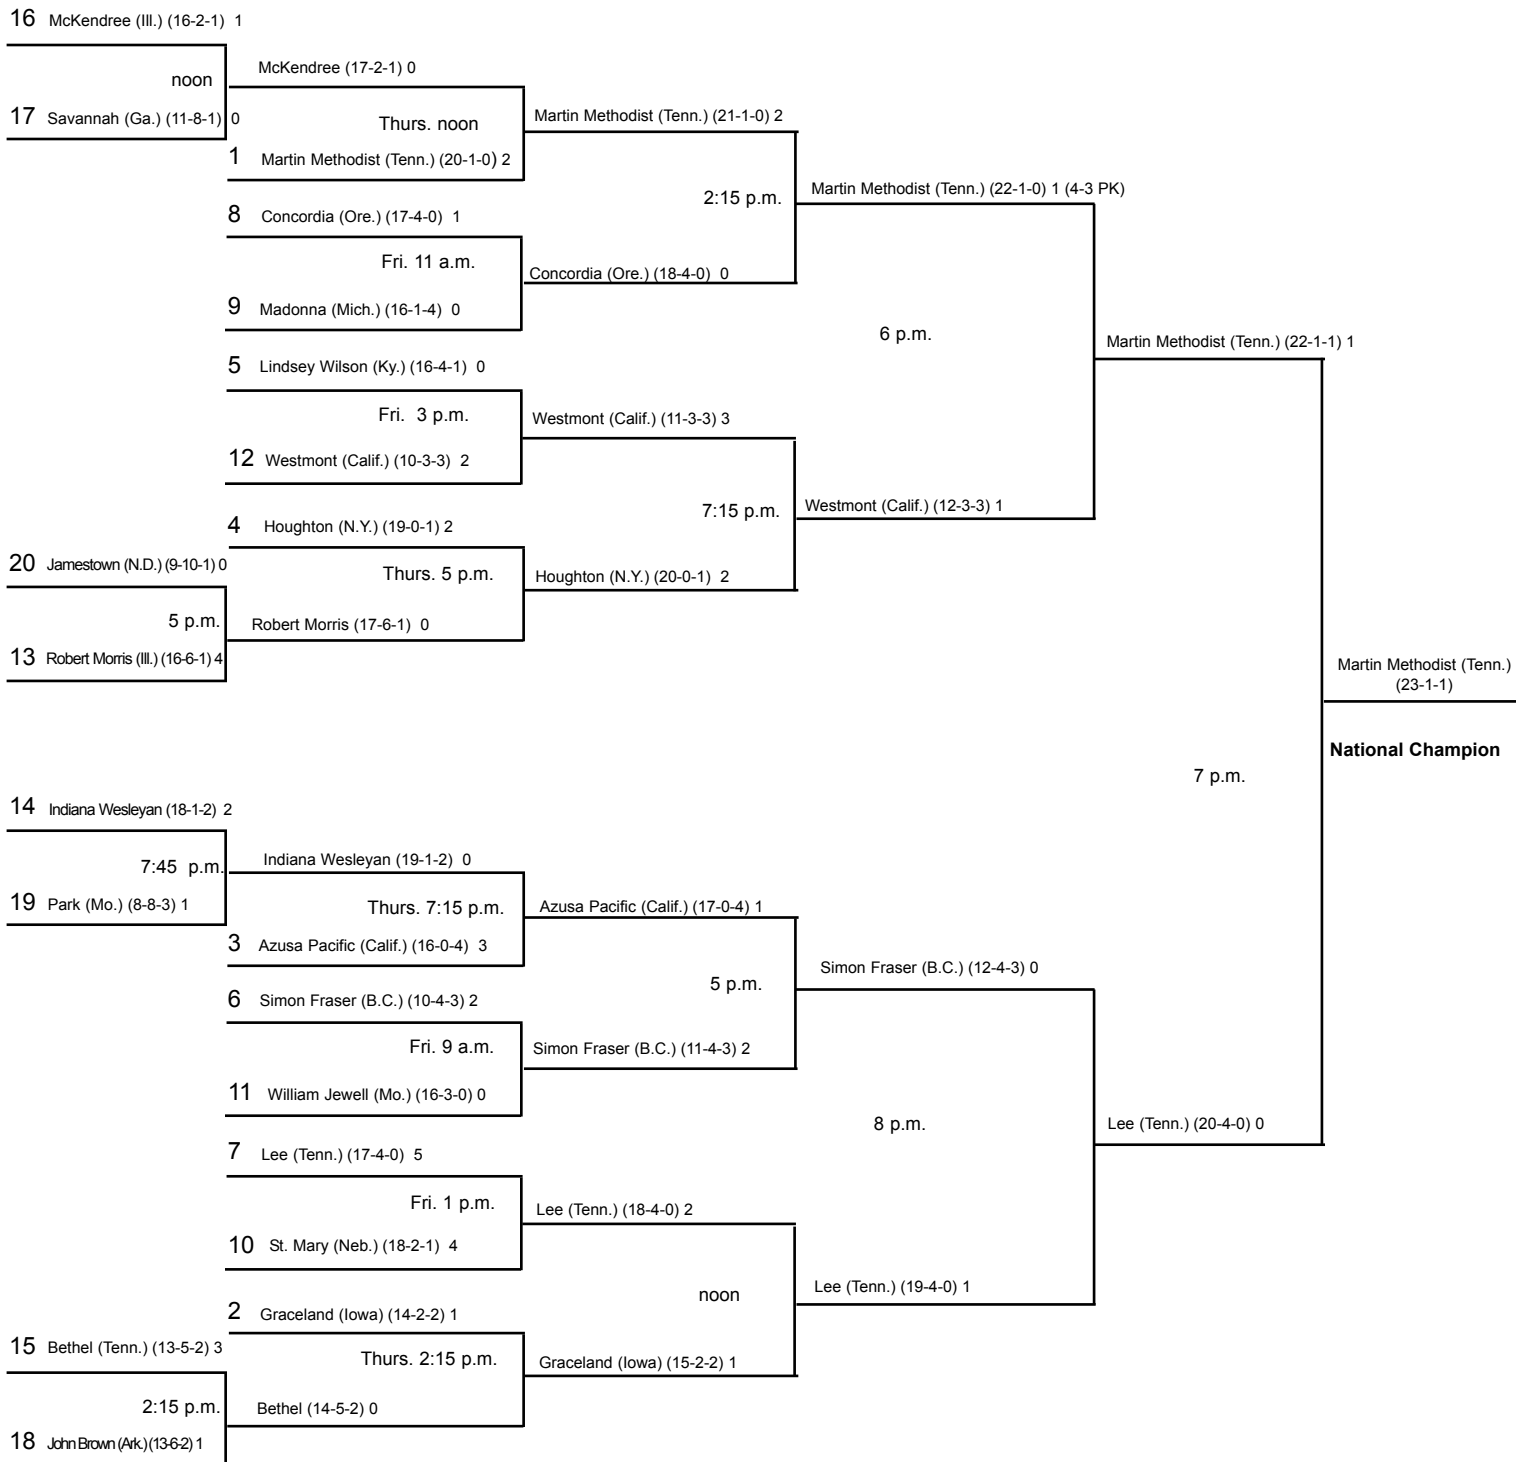

# 2005 NAIA Women's Soccer National Championship Official Tournament Bracket November 16-22, 2005 ● Olathe, Kansas College Boulevard Activity Center

First Round  
Wednesday  
November 16

Second Round  
Thursday-Friday  
November 17-18

Quarterfinals  
Saturday  
November 19

Semifinals  
Monday  
November 21

Championship  
Tuesday  
November 22

*All times are Central*