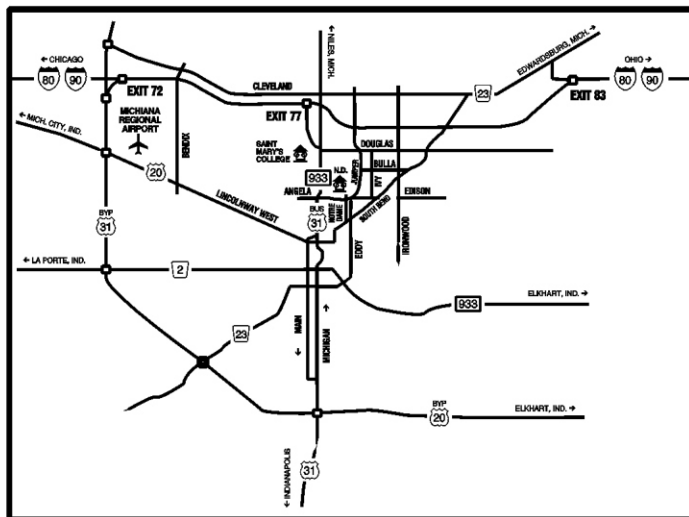

University of Notre Dame Football Parking

RESERVED - RED PRINT
PUBLIC - BLACK PRINT

**ROUTES TO
 SOUTH BEND AND
 THE UNIVERSITY OF
 NOTRE DAME**