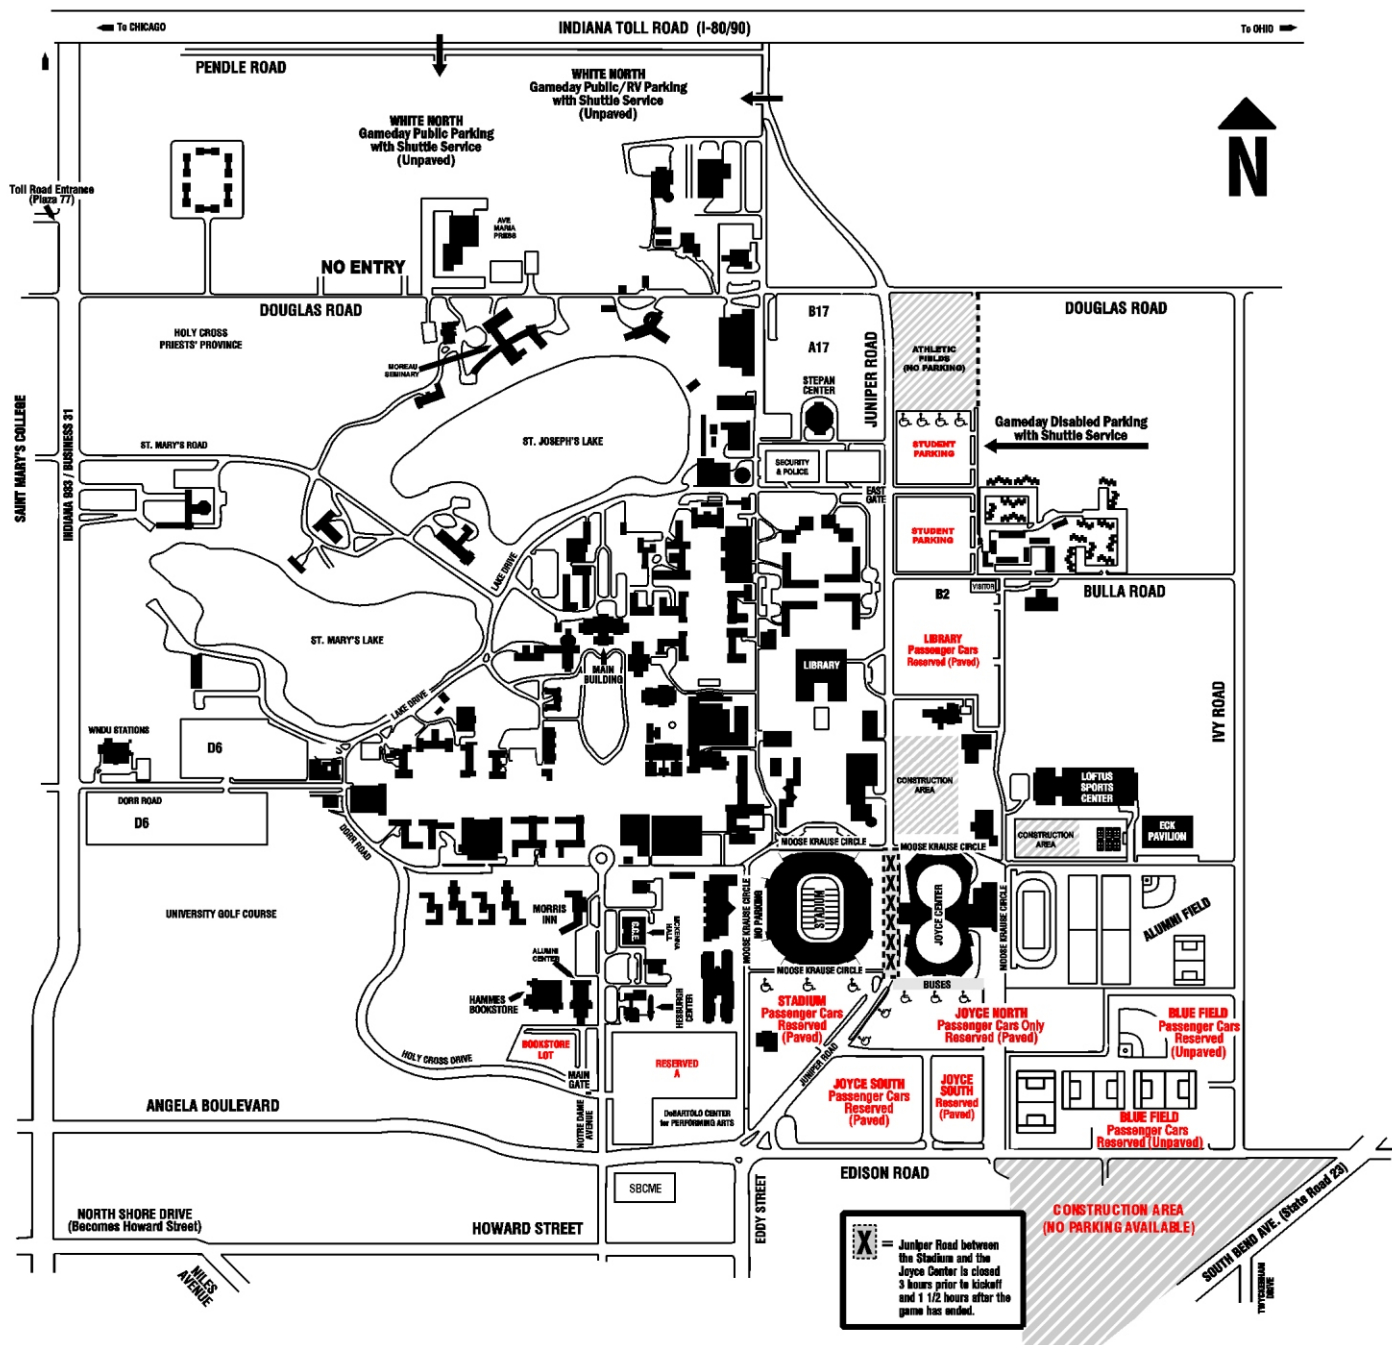

University of Notre Dame Football Parking

RESERVED - RED PRINT
PUBLIC - BLACK PRINT

**ROUTES TO
 SOUTH BEND AND
 THE UNIVERSITY OF
 NOTRE DAME**