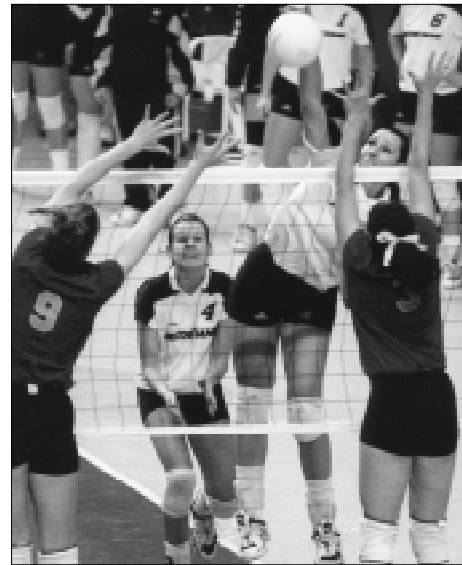

In 2000: 2000 all-BIG EAST first team selection ... starter at outside hitter for the Irish ... has played in 95 of the team's 105 games this season ... posted double-digit kills in 22 of the 31 Irish matches this season ... first on the team in kills with 418 ... began the season vs. Fairfield with 14 kills, eight digs and four blocks ... had 18 kills and eight digs in the Irish upset of #15 BYU ... scored six kills and two blocks in the deciding fifth game of the BYU match ... named to the 2000 Shamrock Invitational all-tournament team ... had a double-double with 19 kills and 16 digs against #16 Michigan State ... added five blocks against the Spartans ... one of four Irish players with double-digit kills (10) at Florida State ... had 23 kills vs. #22 Loyola Marymount ... also had 17 digs vs. the Lions ... had 10 kills in two games vs. Wyoming ... tallied a double-double against #4 Colorado State with 16 kills and 12 digs ... named to the 2000 Golden Dome Invitational all-tournament team ... named Co-BIG EAST Player of the Week on Sept. 25, for her performance vs. LMU, Wyoming and Colorado State ... had eight kills on 10 attempts with one error (.700) vs. Villanova ... notched a team-high 16 kills with nine digs and four blocks vs. Georgetown ... named Co-BIG EAST Player of the Week on Oct. 2, for her performance vs. Villanova and Georgetown ... had a then-career-best kills performance at Pittsburgh with 30 total ... also had 15 digs against the Panthers ... had a double-double at Illinois State with 17 kills and 17 digs ... posted