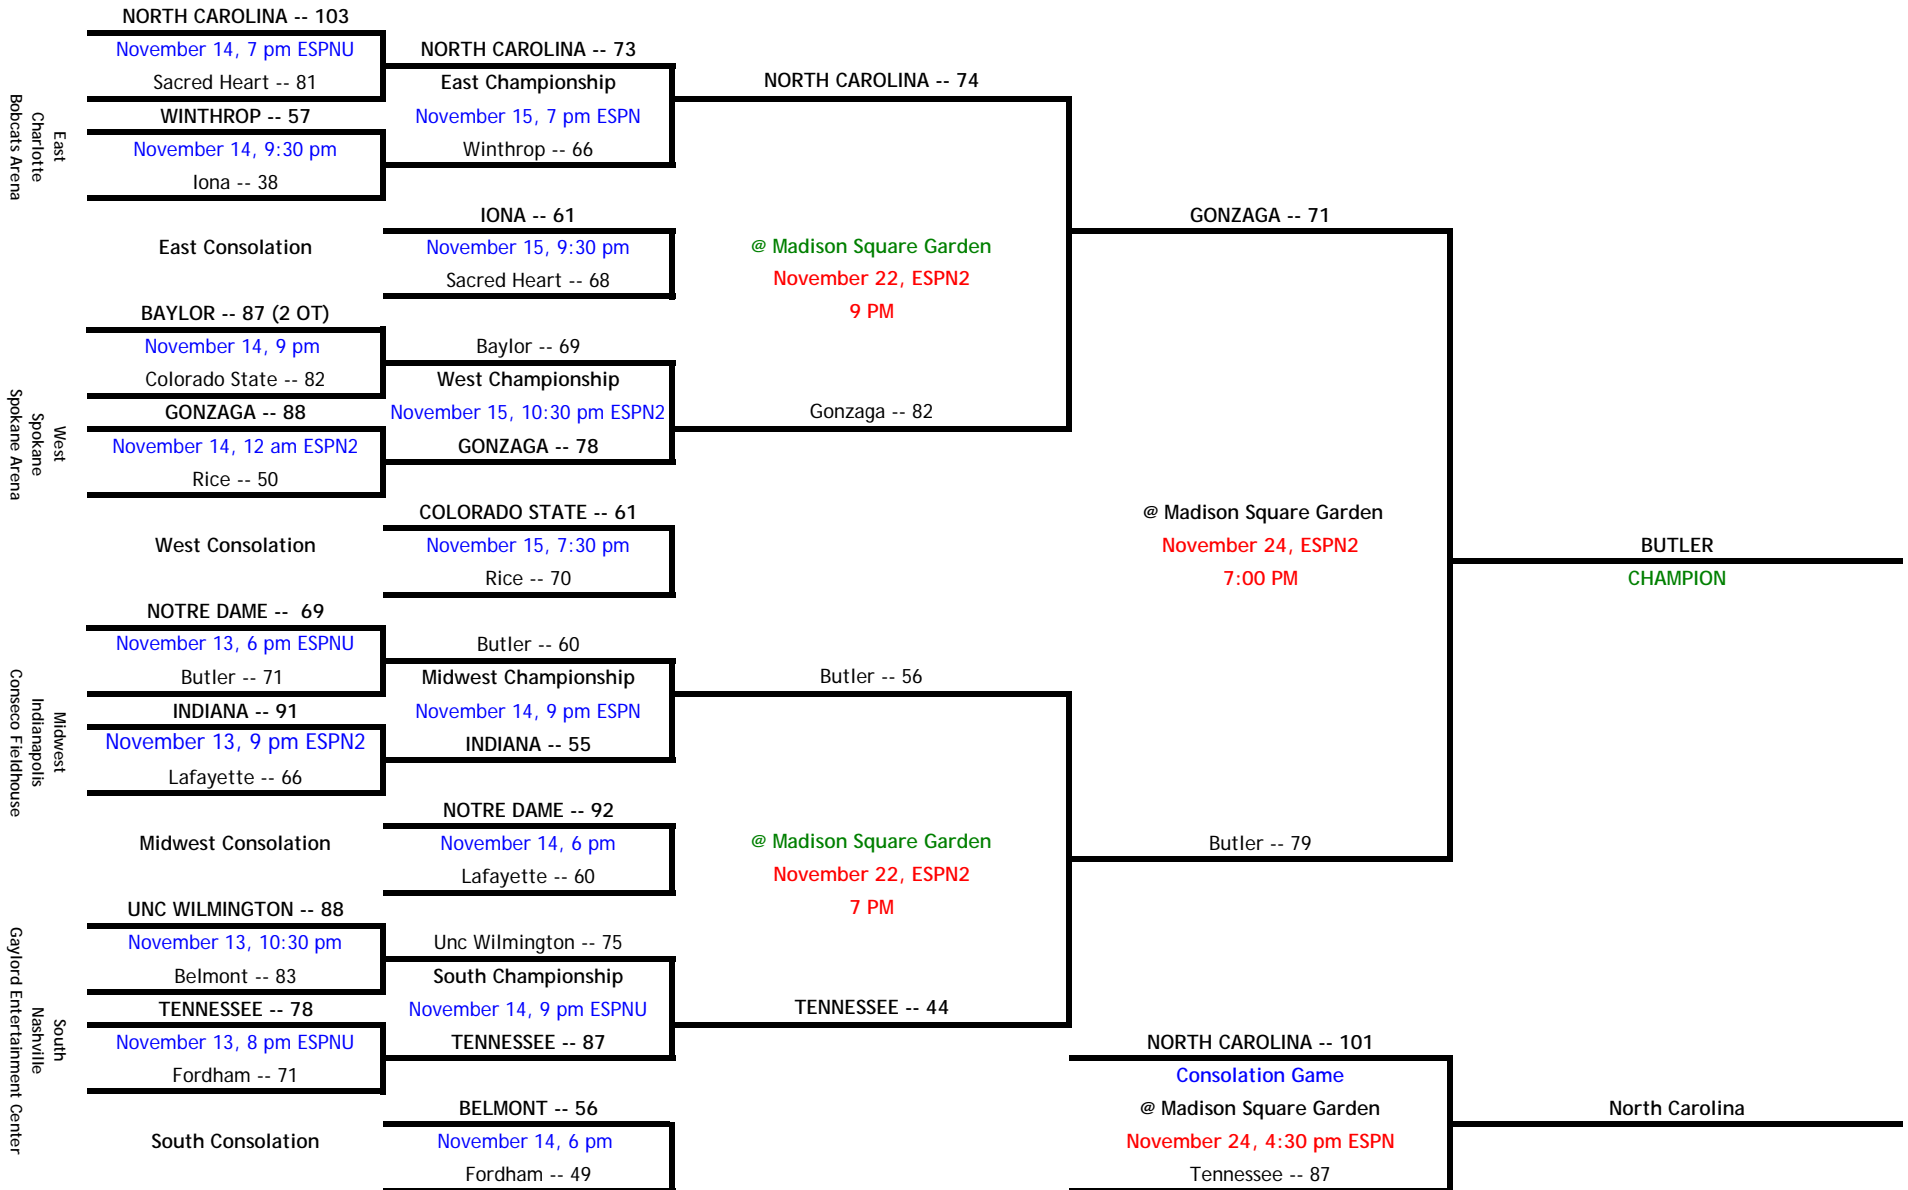

2006 DICK'S SPORTING GOODS NIT SEASON TIP-OFF

College Basketball's Beginning...

www.nit.org

REGIONAL ROUND
November 13, 14 & 15

SEMIFINAL ROUND
November 22

CHAMPIONSHIP ROUND
November 24

Copyright 2006 NIT, L.L.C.

24-Nov-06

All Games Eastern Standard Time // HOME TEAM IN BOLD & CAPS