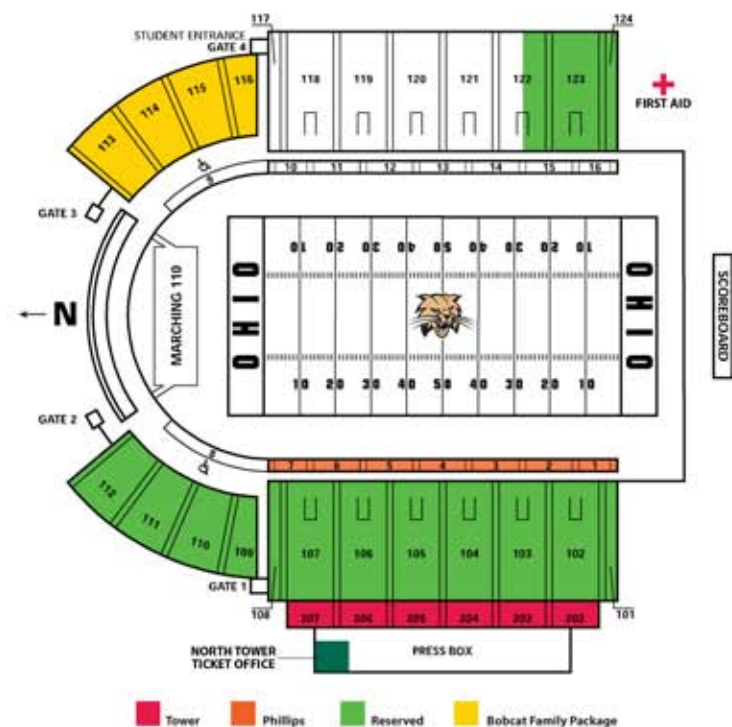

FIRST AID

First aid is provided by the Southeast Ohio EMS and is located at the tent in the southeast corner of the stadium. Contact an usher or police officer for assistance in a medical emergency.

BOBCAT MERCHANDISE

Visit Follet's Coaches Corner located under section 109 by Gate 1 to pick up all of your Bobcat apparel and merchandise.

LOST & FOUND

Lost items may be turned into the North Tower Ticket Office on game-day. Claims can be made at that office on game-day or at the main ticket office located in the Convocation Center the following business day. Call 800-575-CATS for inquiries about lost items.

PUBLIC ADDRESS

No announcements will be made over the public address system except for extraordinary circumstances. Emergency requests should be made to an usher or police officer.

SMOKING

Smoking is prohibited inside all areas of Peden Stadium. Smoking is allowed just outside of the stadium gates.

DISABILITY ACCOMMODATIONS

Wheelchair seating is available in section 8 and 9 of the stadium. Please call the Ohio Athletics Ticket Office at 800-575-CATS to make special arrangements and secure seating. Each person seated in the handicap section is allowed one guest. A handicap drop-off zone is located at the curb in front of Gate 1. Handicap parking spaces are located in Lots 1, 3, and the Convocation Center lot (Lot 4). These spaces are open to the general public and filled on a first-come, first-serve basis.