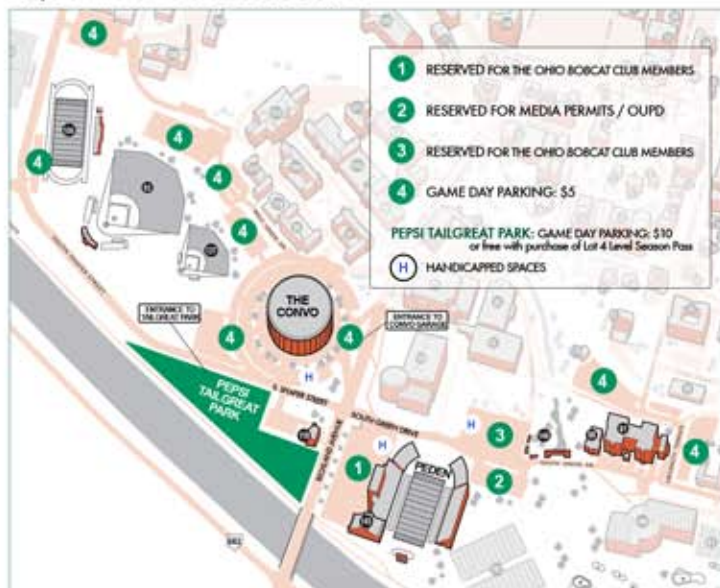

WILL CALL

General Will Call is located at the North Tower Ticket Office. Player Will Call is located at Gate 2.