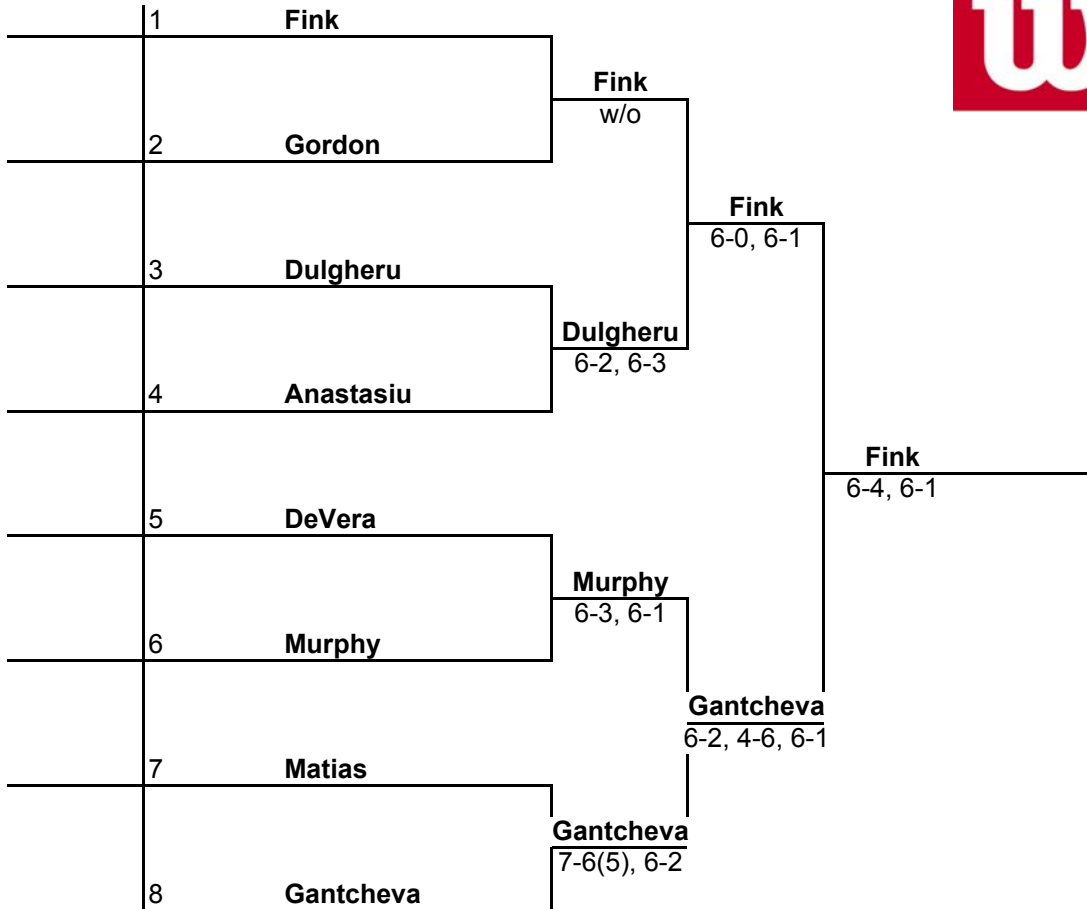

Division I WILSON/ITA WEST REGION CHAMPIONSHI

ADMINISTERED BY THE INTERCOLLEGIATE TENNIS ASSOCIATION

Hosted by San Diego State and San Diego * Oct. 20-24

Quarterfinal Singles Main Draw Bracket

Division I WILSON/ITA WEST REGION CHAMPIONSHIPS