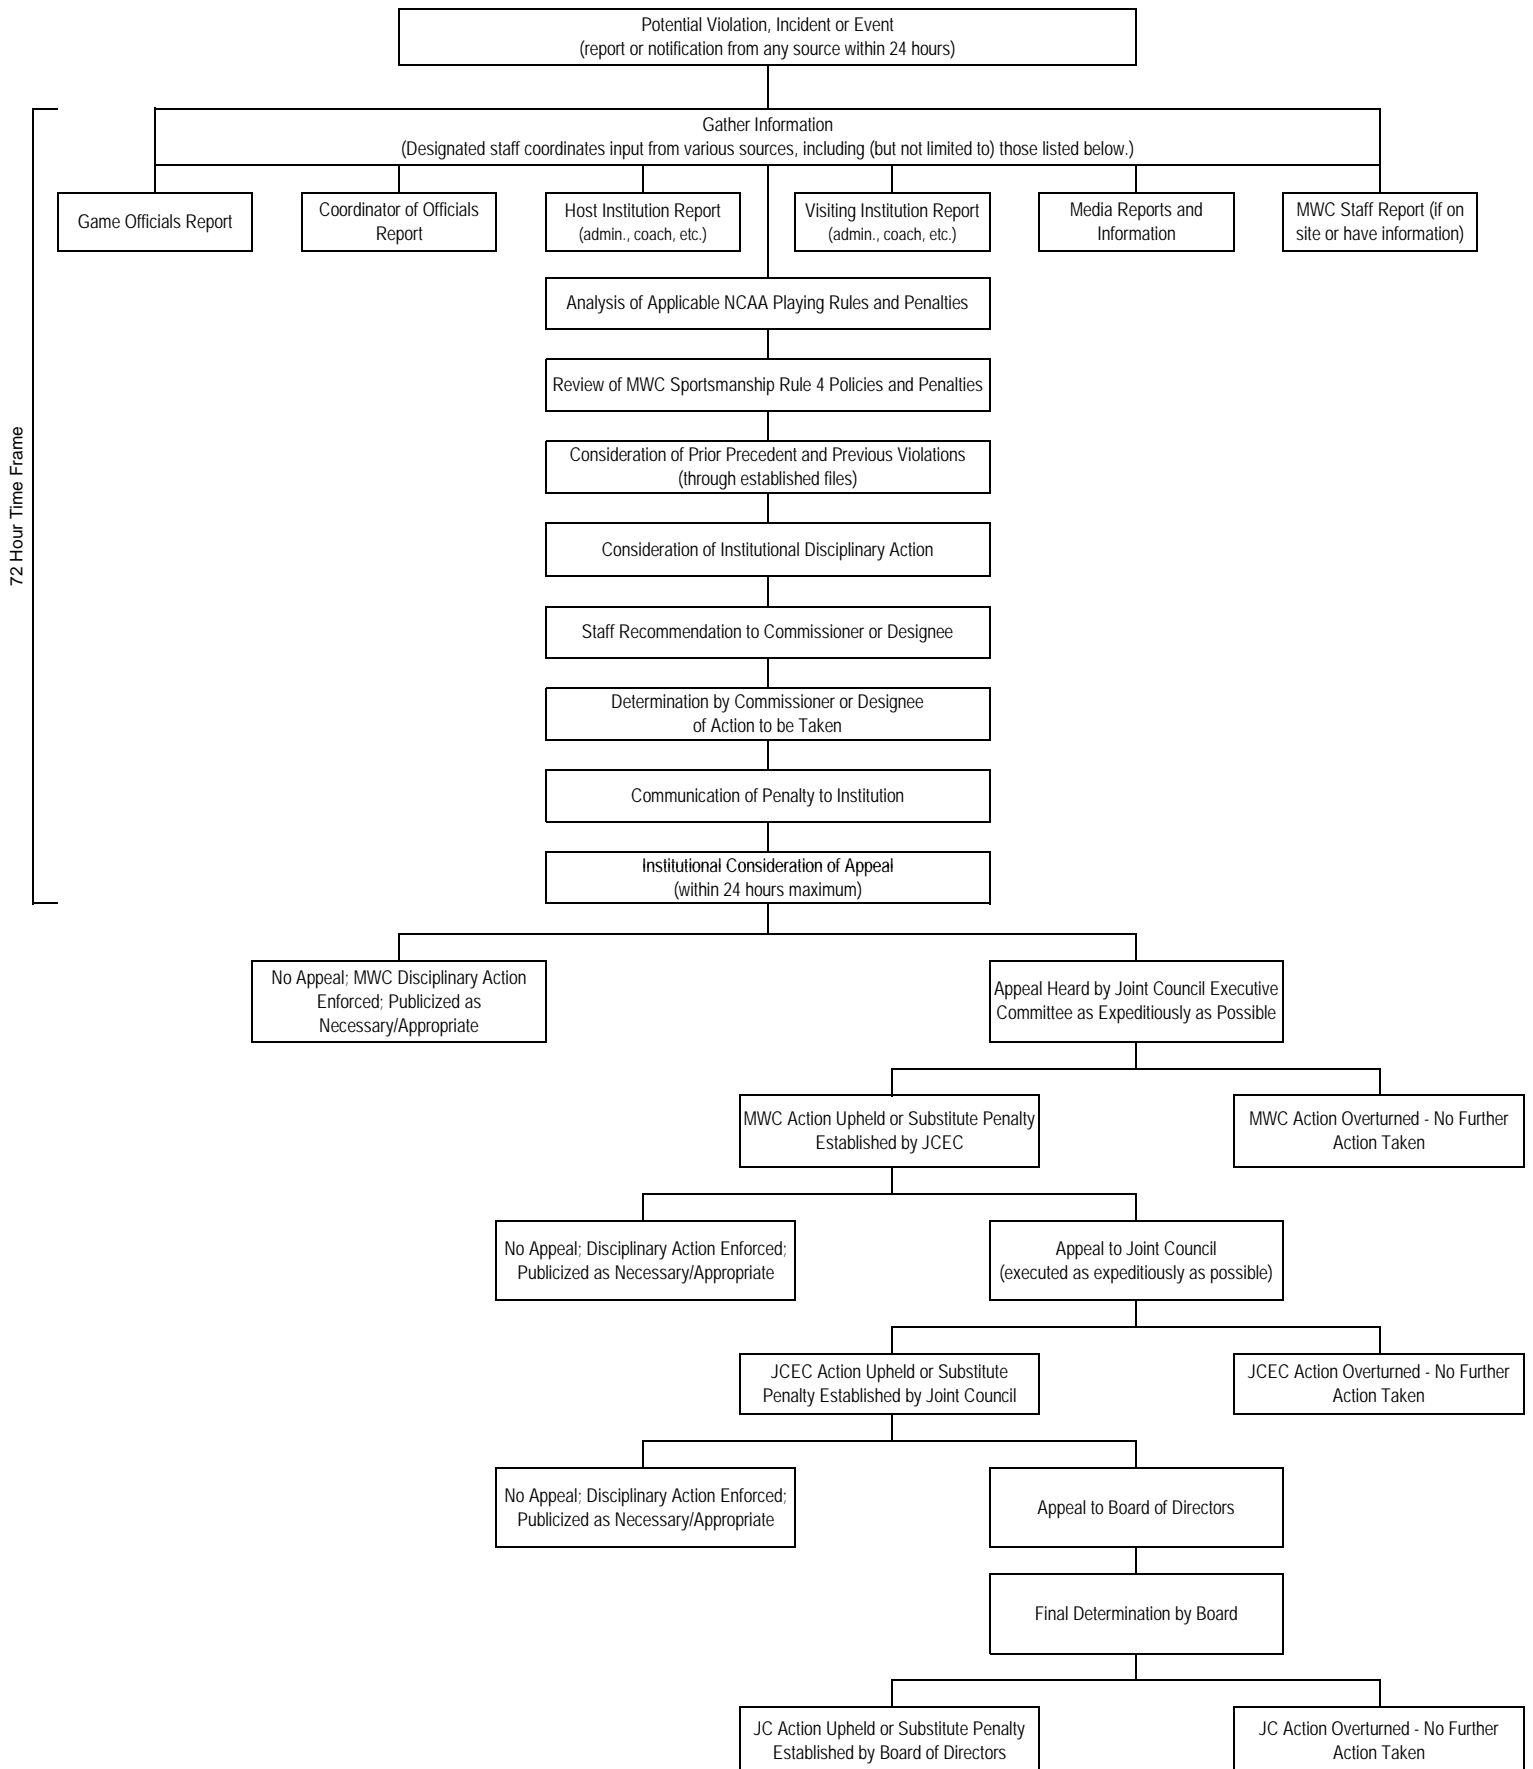

MWC Sportsmanship Rule 4 Enforcement Procedures

72 Hour Time Frame