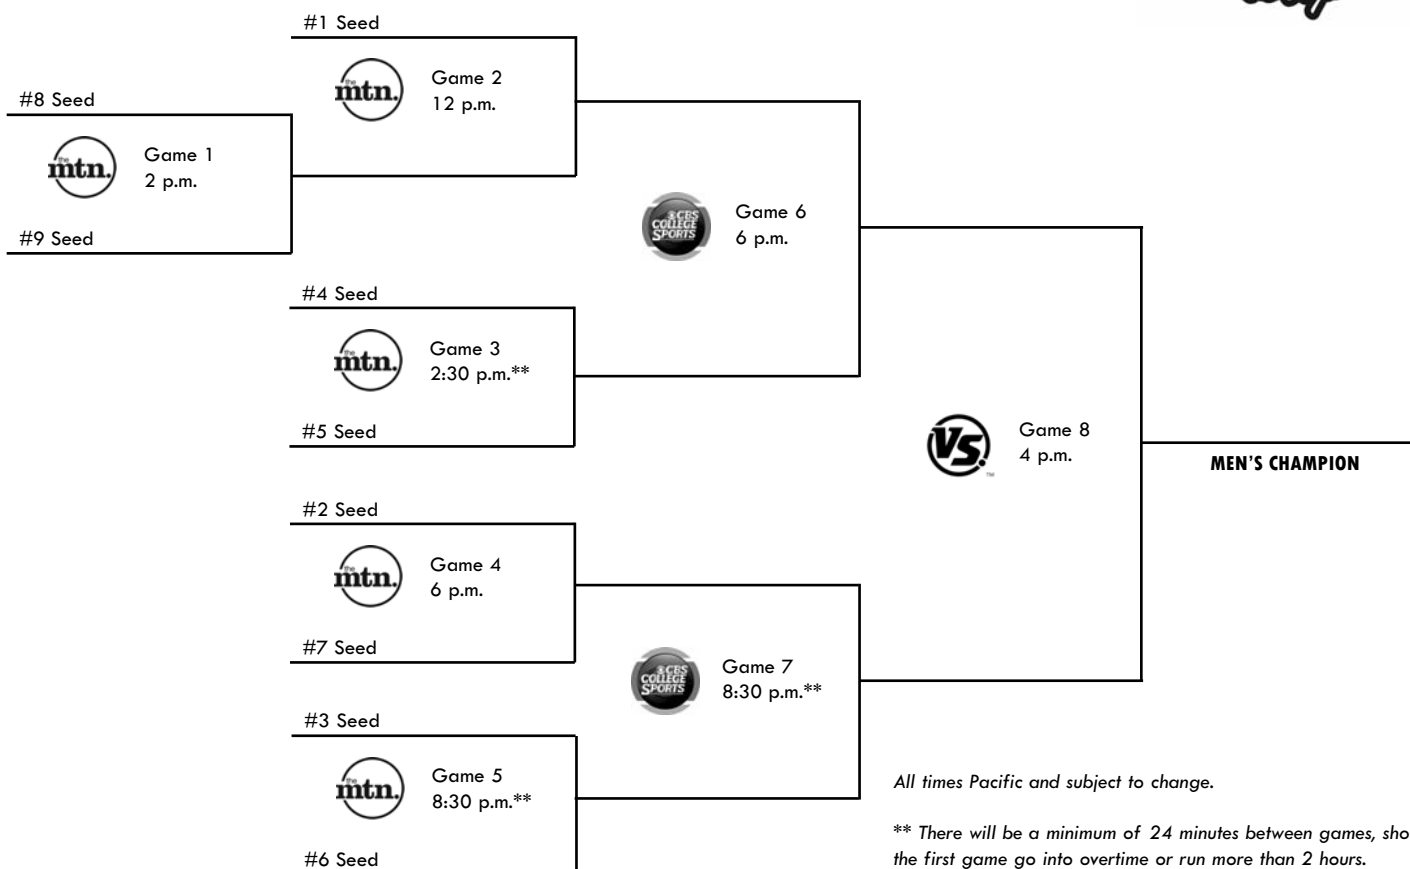

All times Pacific and subject to change.

** There will be a minimum of 24 minutes between games, should the first game go into overtime or run more than 2 hours.