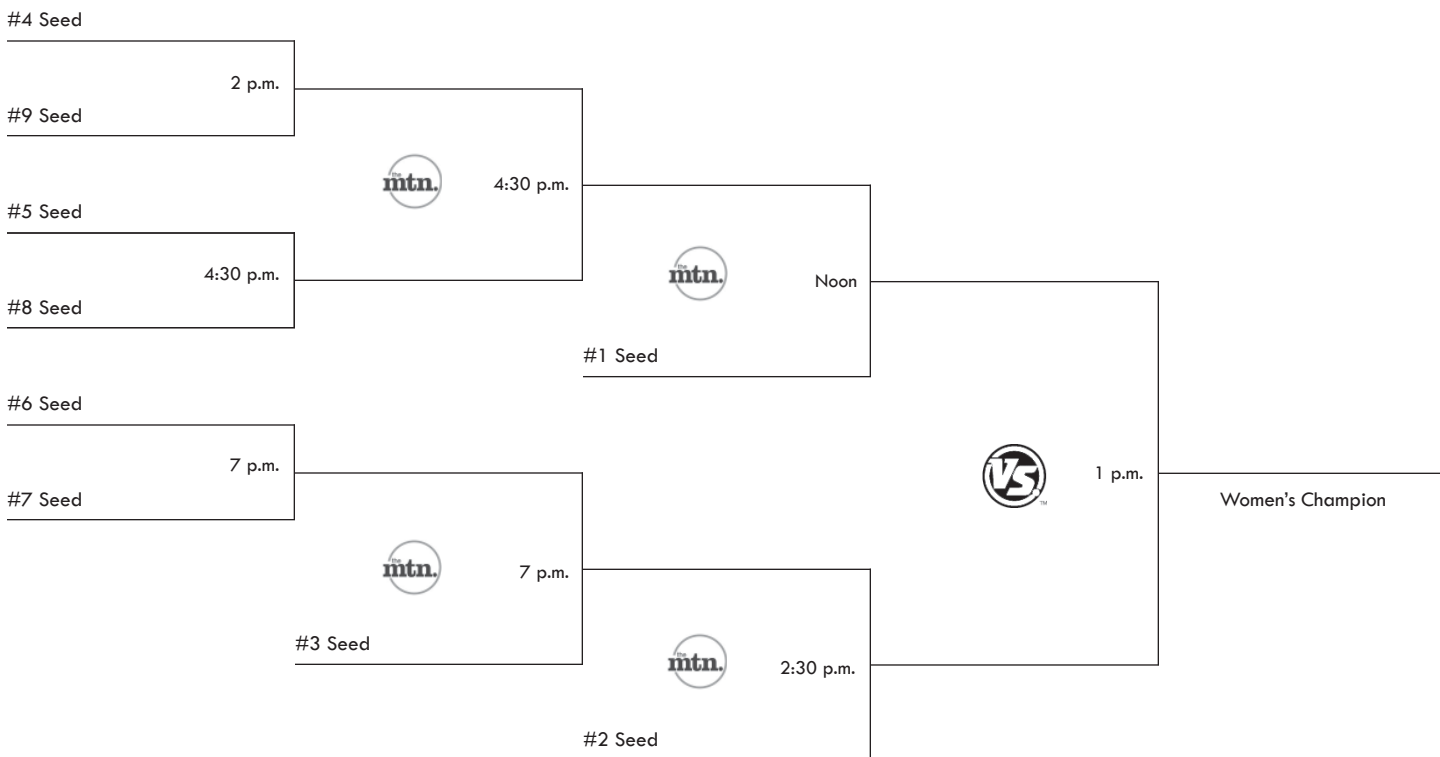

All times are Pacific Standard Time. Subject to change.